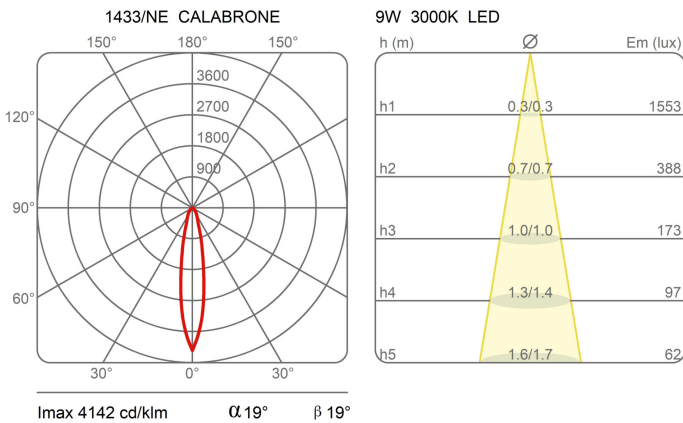

Certifications

EcoLabel

Photometric curves