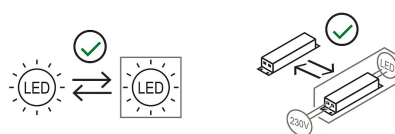

Certifications

EcoLabel