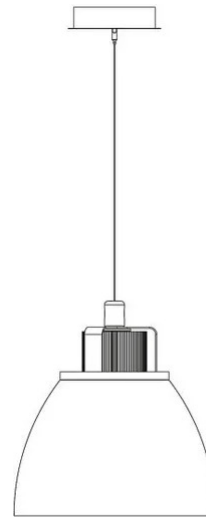

Condor

Ø 50 cm

Emiliana Martinelli

colors

Typology Pendant

Utilisation Indoor

230V 48.5 W 6880 lm

direct light

Hanging device, direct light. Painted aluminium structure. Particular painted aluminium support. Integrated LED light source. Electronic driver inside the ceiling box.

Award

Family	Condor
Typology	Pendant
Utilisation	Indoor

Dimensions

Height	53 cm
Diameter	50 cm
Power supply cable length	400 cm
Weight	7 Kg

Materials

Structure	aluminium	Diffuser	polycarbonate
Elementi	aluminium	Canopy	aluminium

Voltage	230V	Watt	48.5 W
Power unit	Included	Lumen	6880 lm
Mounting Power Supply	External	CRI	>80
		Duration	50000 h
Power supply	Electronic power supply	CCT	3000 K
Dimming	Push	Energy class	E
	Dali2		