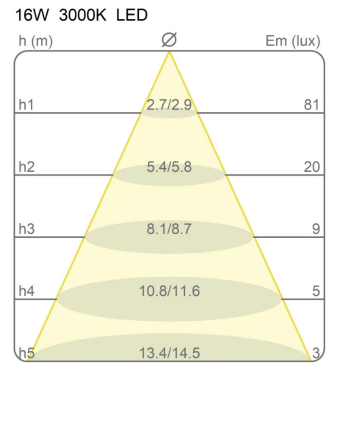

Photometric curves