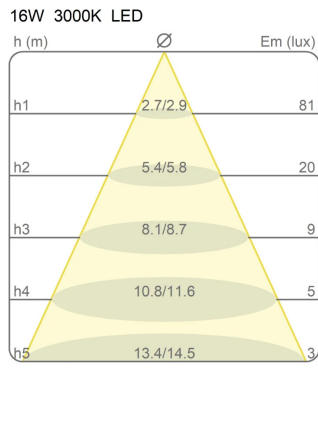

Photometric curves