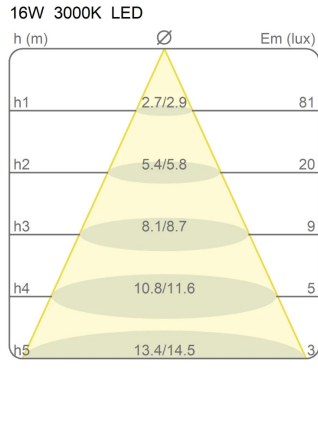

Photometric curves