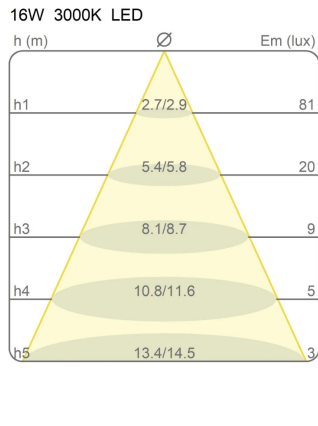

Photometric curves