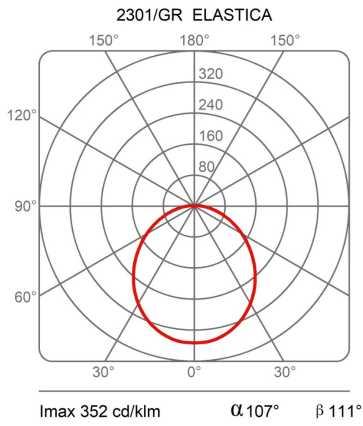

Photometric curves