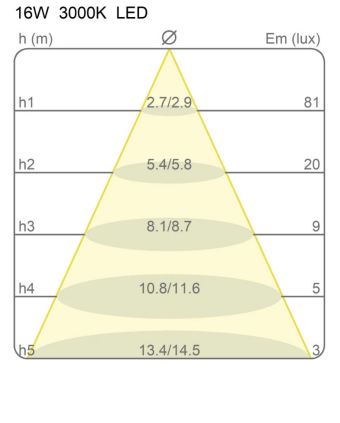

Photometric curves