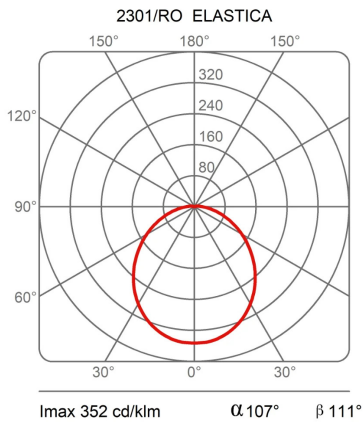

Elastica

Studio Habits

colors

Typology Ceiling Floor

Utilisation Indoor

230V 23 W 2112 lm

Elastica is a lamp that stretches between the ceiling and the floor, adaptable to different heights and space requirements. It can change slope through the special attachment fixed on the strip of elasticized fabric. It is composed of a strip of elasticized fabric that comes in different colors supporting a flexible dimmable LED circuit. The lamp can be turned on and off simply by pulling the fabric strip. It is fixed at the extremities to a ceiling support and to a counterweight cylindrical base in metal painted of the same color. 24V dimmable driver on the plug, dimmable.

Award

Family	Elastica
Typology	Ceiling Floor
Utilisation	Indoor

Dimensions

Height	250/300 - 8 (base) cm
Larghezza	3,5 cm
Diameter	13 (base) cm
Power supply cable length	250 cm
Weight	5 Kg

Materials

Structure	elastic fabric	Base	aluminium
-----------	----------------	------	-----------

Certifications

Photometric curves

Colour variant code

2301/RO

Red

2301/NE

Black

2301/GR