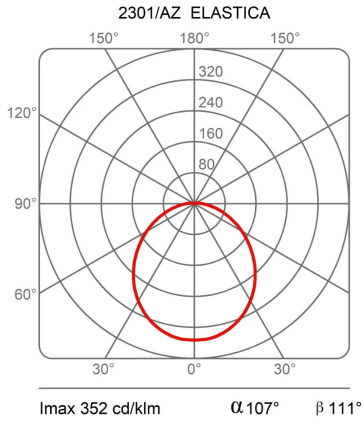

Photometric curves