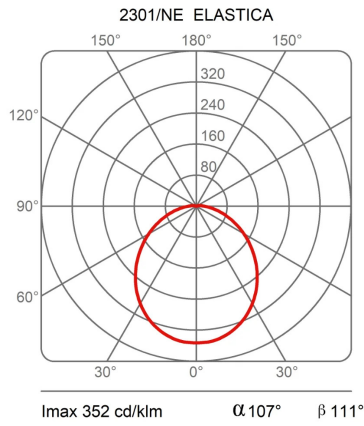

Photometric curves