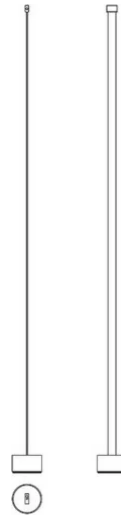

Elastica

Studio Habits

colors

Typology Ceiling Floor

Utilisation Indoor

230V 23 W 2112 lm

Elastica is a lamp that stretches between the ceiling and the floor, adaptable to different heights and space requirements. It can change slope through the special attachment fixed on the strip of elasticized fabric. It is composed of a strip of elasticized fabric that comes in different colors supporting a flexible dimmable LED circuit. The lamp can be turned on and off simply by pulling the fabric strip. It is fixed at the extremities to a ceiling support and to a counterweight cylindrical base in metal painted of the same color. 24V dimmable driver on the plug, dimmable.

Award

Family	Elastica
Typology	Ceiling Floor
Utilisation	Indoor

Dimensions

Height	250/300 - 8 (base) cm
Larghezza	3,5 cm
Diameter	13 (base) cm
Power supply cable length	250 cm
Weight	5 Kg

Materials

Structure	elastic fabric	Base	aluminium
-----------	----------------	------	-----------

Voltage	230V	Watt	23 W
Power unit		Lumen	2080 lm
Mounting Power Supply	External	CRI	>80
		Duration	50000 h
Power supply	Electronic plug-in power supply	CCT	2700 K
Dimming	Dimmer on elastic band	Energy class	F

Certifications

Photometric curves

Colour variant code

2301/RO

Red

2301/NE

Black

2301/GR