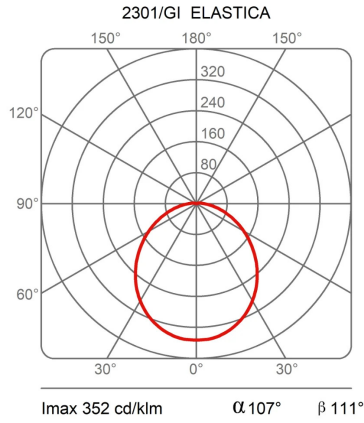

Photometric curves