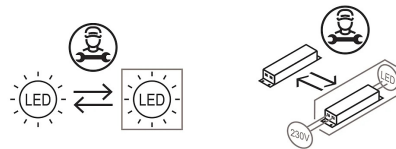

Certifications

Colour variant code

21019/SP/AR

Orange

21019/SP/AZ

Azure

21019/SP/BI

White

21019/SP/NE

Black