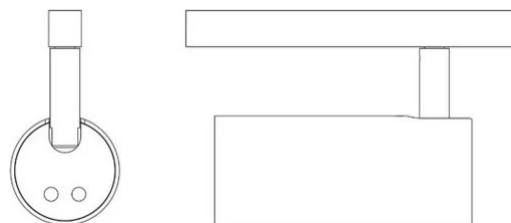

Cip

Medium beam - non dimmable

Emiliana Martinelli

colors

Typology Spotlight
Utilisation Indoor

48V 8.6 W 1080 lm

direct light

A series of swivel spot for LED light source with various light beam openings, with electrified track attachment 48V. Painted aluminium structure. Hanging, to fix on the ceiling or recessed versions

Family	Cip
Typology	Spotlight
Utilisation	Indoor

Dimensions

Height	9,5 cm
Profondità	13 cm
Diameter	5,5 cm
Weight	0.4 Kg

Materials

Structure	aluminium	Diffuser	polycarbonate
-----------	-----------	----------	---------------