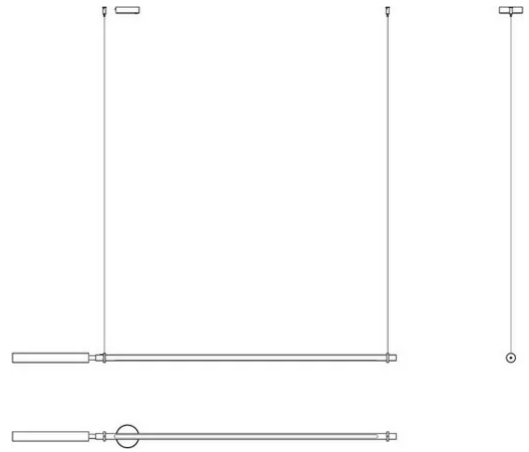

Colibrì

Revolving

Emiliana Martinelli

colors

Typology Pendant
Utilisation Indoor

230V 13 W 2140 lm

direct light

indirect light

Hanging lamp, swivel direct/indirect light. Painted aluminium structure. LED light source integrated. Electronic driver integrated into the body lamp.

Family	Colibri
Typology	Pendant
Utilisation	Indoor

Dimensions

Lunghezza	167 cm
Diameter	2,5 cm
Power supply cable length	400 cm
Weight	1,5 Kg

Materials

Structure	aluminium	Diffuser	methacrylate O40
Canopy	nylon		

Voltage	230V	Watt	13 W
Power unit		Lumen	2140 lm
Mounting Power Supply	Indoor	CRI	>80
Power supply	Electronic power supply	Duration	50000 h
Dimming	No dimmable	CCT	3000 K
		Energy class	D