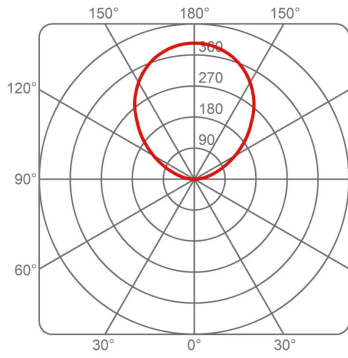

## Photometric curves

2004/SL/95/DIM/L/1/BI CIRCULAR SLIM 84W 3000K LED

Imax 401 cd/klm

2004/SL/65/DIM/L/1/BI CIRCULAR SLIM 54W 3000K LED

Imax 407 cd/klm

2004/SL/125/DIM/L/1/BI CIRCULAR SLIM 124W 3000K LED