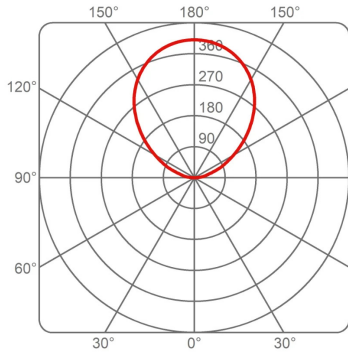

# Circular Slim

Ø 95 cm

Emiliana Martinelli

colors

Typology      Pendant  
Utilisation    Indoor

230V 75 W 9636 lm

indirect light

Hanging lamp, indirect light, painted aluminium. Electronic dimmable Push/Dali driver inside in the canopy. Available in three sizes.

Available on request with dynamic white LED.

Family	Circular Slim
Typology	Pendant
Utilisation	Indoor

**Dimensions**

Height	3 cm
Diameter	95 cm
Power supply cable length	400 cm
Weight	3.8 Kg

**Materials**

## Photometric curves

2004/SL/95/DIM/L/1/BI CIRCULAR SLIM 84W 3000K LED

Imax 401 cd/klm

2004/SL/65/DIM/L/1/BI CIRCULAR SLIM 54W 3000K LED

Imax 407 cd/klm

2004/SL/125/DIM/L/1/BI CIRCULAR SLIM 124W 3000K LED