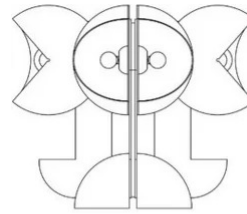

Ruspa

Gae Aulenti

colors

Typology Table
Utilisation Indoor

230V 8x 40 W E14

direct light

indirect light

Table lamp with direct light and indirect, in painted aluminium, consists of 4 fixed arms on the base with independent rotation of the reflectors on the ends of arms. For Led bulbs.

Family	Ruspa
Typology	Table
Utilisation	Indoor

Dimensions

Height	58 cm
Diameter	60 cm
Power supply cable length	40+200 cm
Weight	42 Kg

Materials

Structure	aluminium	Riflettore	aluminium
Base	aluminium		

Voltage	230V	8 X
Dimming	No dimmable	