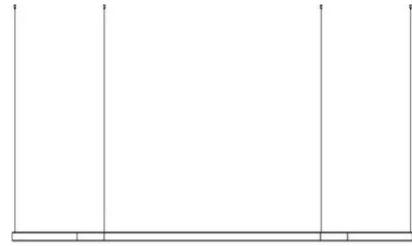

# Loop

Loop - rectangular

Emiliana Martinelli

colors

Typology            Pendant  
Utilisation        Indoor

230V    374.4 W    34320 lm

diffuse light

Hanging lamp, diffused light, composed by linear sections and curved sections in painted aluminum. White opal polycarbonate diffuser. Integrated LED light source. Electronic dimmable Push/Dali, 0-10V and 1-10V driver inside the false ceiling or inside in the canopy. Available on request 2700K, 4000K.

interior light emission:

21010/DIM L 170x370

Family	Loop
Typology	Pendant
Utilisation	Indoor

**Dimensions**

Height	8 cm
Larghezza	170 cm
Lunghezza	370 cm
Power supply cable length	400 cm
Weight	32 Kg

**Materials**

Structure	aluminium	Diffuser	polycarbonate
-----------	-----------	----------	---------------

Voltage	230V	Watt	374.4 W
Power unit	Included	Lumen	34320 lm
Mounting Power Supply	External	CRI	>80
	Electronic power supply	CCT	3000 K
Dimming	Push Dali2 Pot. 10K $\Omega$ 0-10V 1-10V	Energy class	