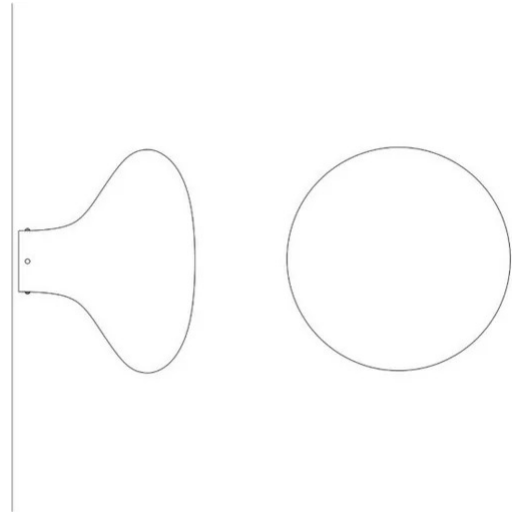

Pin

Michel Boucquillon

colors

Typology Ceiling
Utilisation Indoor

15 W E27

diffuse light

Wall/ceiling lamp diffused light, rotational moulded, white polyethylene material, support painted aluminium. For Led bulb. Available also in the standing version.

Family	Pin
Typology	Ceiling
Utilisation	Indoor

Dimensions

Profondità	30 cm
Diameter	38 cm
Power supply cable length	0 cm
Weight	1.5 Kg

Materials

Structure	polyethylene
-----------	--------------

Non dimmable