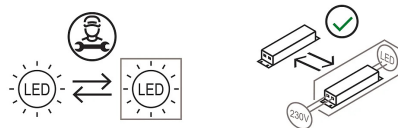

Certifications

EcoLabel