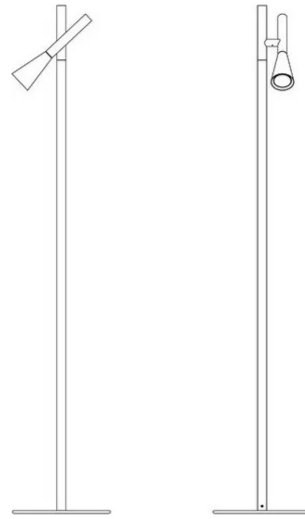

Colibrì

Emiliana Martinelli

colors

Typology Floor
Utilisation Indoor

230V 6.5 W 630 lm

direct light

adjustable light

Standing lamp for direct/indirect adjustable light. Painted aluminium structure, with one jointed heads swiveling, to light object at different angles. LED light source integrated. Electronic power supply on the plug.

Family	Colibrì
Typology	Floor
Utilisation	Indoor

Dimensions

Height	140 cm
Lunghezza	(sorgente luminosa) 26 cm
Diameter	2,5 (tubolare) - 27 (base) cm
Power supply cable length	50+200 cm
Weight	9.1 Kg

Materials

Diffuser	polycarbonate	Base	iron
Elementi	aluminium		

Voltage	230V	Watt	6.5 W
Power unit	Included	Lumen	630 lm
Mounting Power Supply	External	CRI	>80
		Duration	50000 h
Power supply	Electronic power supply with cable and plug	CCT	2700 K
Dimming	Touch on body	Energy class	F