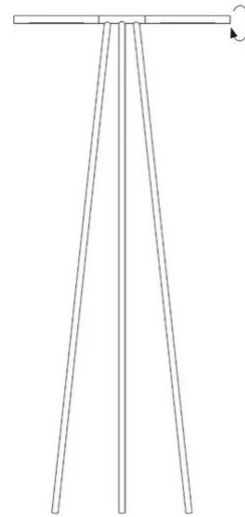

# Colibrì Tripode

Marco Pisati

Emiliana Martinelli

colors

Typology Floor  
Utilisation Indoor

230V 2x 20 W 1115 lm (2230lm )

direct light

adjustable light

Standing lamp for direct/adjustable light. Painted aluminium structure, with one jointed heads swiveling, to light object at different angles. LED light source integrated. Electronic power supply on the plug.

Family Colibri Tripode  
 Typology Floor  
 Utilisation Indoor

**Dimensions**

Height 160 cm  
 Larghezza 72 cm

**Materials**

Structure aluminium Diffuser polycarbonate

Voltage	230V	2 X Watt	20 W
Power unit		Lumen	1115 lm ( 2230 lm )
Mounting Power Supply	External	CRI	>80
Power supply	Electronic power supply with cable and plug	Duration	50000 h
		CCT	2700 K
		Energy class	F

**Certifications**

**Colour variant code**

2320/NE

Black

2320/GI

Yellow

Gallery