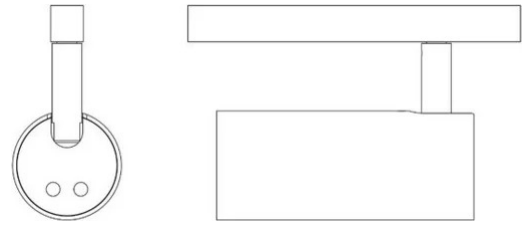

Cip

Narrow beam - non dimmable

Emiliana Martinelli

colors

Typology Spotlight

Utilisation Indoor

48V 8.6 W 1080 lm

direct light

A series of swivel spot for LED light source with various light beam openings, with electrified track attachment 48V. Painted aluminium structure. Hanging, to fix on the ceiling or recessed versions

Family	Cip
Typology	Spotlight
Utilisation	Indoor

Dimensions

Height	9,5 cm
Profondità	13 cm
Diameter	5,5 cm
Weight	0.4 Kg

Materials

Structure	aluminium	Diffuser	polycarbonate
-----------	-----------	----------	---------------

Voltage	48V	Watt	8.6 W
Dimming	No dimmable	Lumen	1080 lm
		CRI	>90
		Duration	50000 h
		CCT	3000 K
		Energy class	E