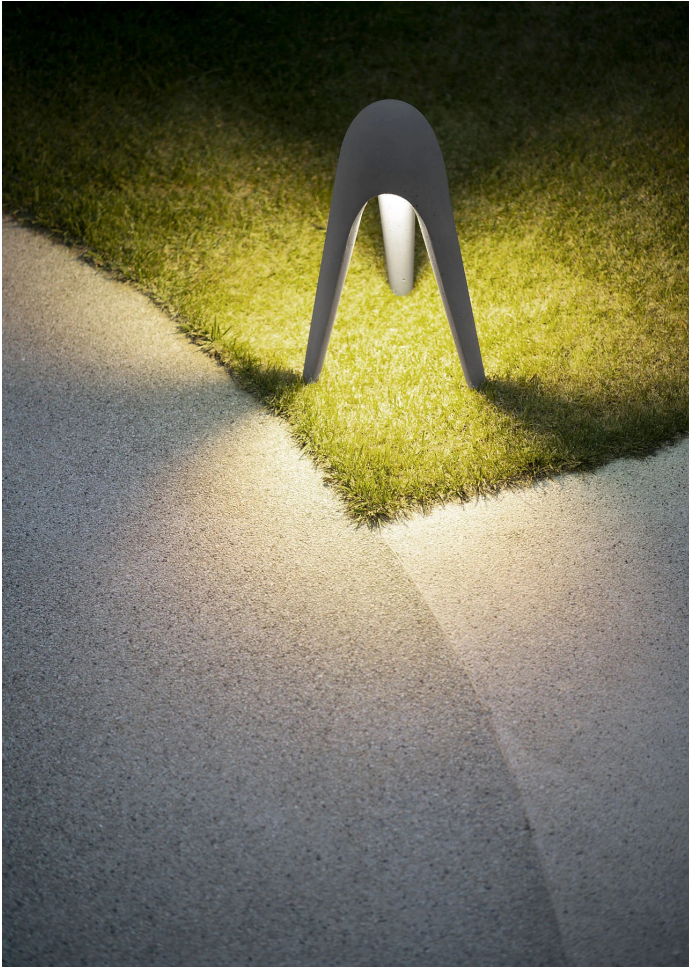

Cyborg Outdoor

Karim Rashid

colors

Typology Floor
Utilisation External

230V 10 W 1000 lm LED COB

indirect light

Outdoor lamp to be placed on the ground with electric cable and plug or it can be fixed to the ground using pickets. Structure in high-resistance concrete with water-proofer. LED light source.

Gallery

Accessories

40111
Outdoor Cyborg pegs
