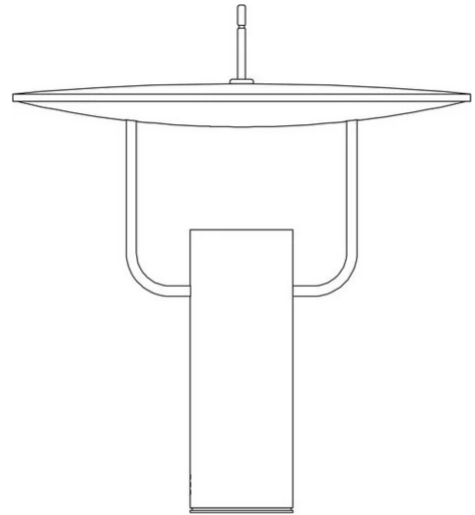

Tx1

Marco Ghilarducci

colors

Typology Table
Utilisation Indoor

230V 27.5 W 3534 lm

indirect light

Table lamp reflected light, adjustable reflector. Painted aluminium structure, brass support. LED light source. Electronic driver and LED integrated in the body lamp. Switch on the alimentation cable.

Award

Family	Tx1
Typology	Table
Utilisation	Indoor

Dimensions

Height	66 cm
Diameter	60 cm
Power supply cable length	40+200 cm
Weight	8.5 Kg

Materials

Structure	aluminium	Diffuser	methacrylate 030
Riflettore	aluminium	Base	brass
Elementi	brass		