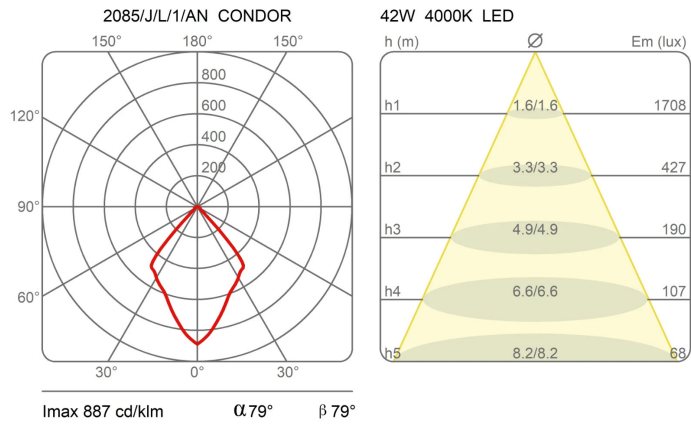

Photometric curves

Colour variant code

2085/J/DIM/L/1/AN

Anthracite