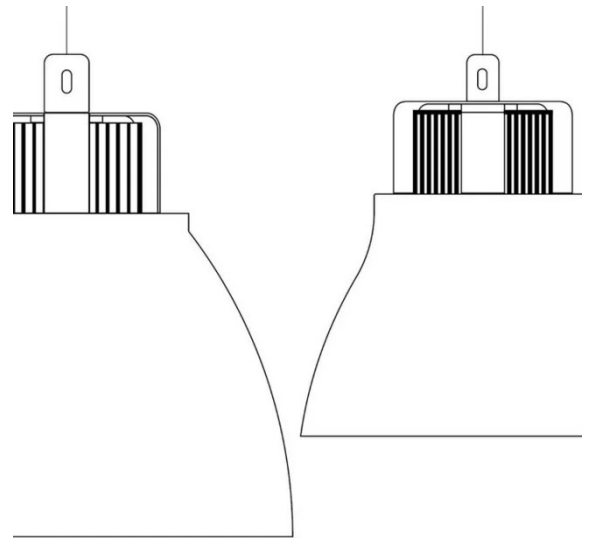

Condor

Ø 42 cm

Emiliana Martinelli

colors

Typology Pendant
Utilisation Indoor

230V 31 W 4403 lm

direct light

Hanging device, direct light. Painted aluminium structure. Particular painted aluminium support. Integrated LED light source. Electronic driver inside the ceiling box.

Award

Family Condor
 Typology Pendant
 Utilisation Indoor

Dimensions

Height 44 cm
 Diameter 42 cm
 Power supply cable length 400 cm
 Weight 7 Kg

Materials

Structure aluminium
 Elementi aluminium
 Diffuser polycarbonate
 Canopy aluminium