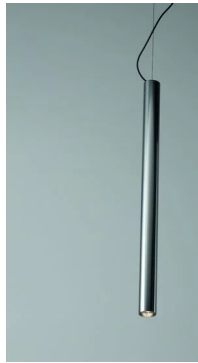

Kokouno

Tube aluminium H 80 cm

Studio PLS Design

colors

Typology Pendant
Utilisation Indoor

230V 8.6 W 1080 lm

direct light

Hanging lamp, direct light. Tubular structure in painted aluminum. Electronic driver included in the aluminum tubular.

Family	Kokouno
Typology	Pendant
Utilisation	Indoor

Dimensions

Lunghezza	80 cm
Diameter	5,5 cm
Power supply cable length	400 cm
Weight	1.3 Kg

Materials

Structure	aluminium	Diffuser	polycarbonate
Canopy	aluminium		

Photometric curves

Colour variant code

2093/BZ

Bronze

2093/BI

White

2093/NE

Black