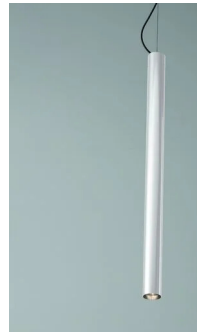

Kokouno

Tube aluminium H 80 cm

Studio PLS Design

colors

Typology Pendant
Utilisation Indoor

230V 8.6 W 1080 lm

direct light

Hanging lamp, direct light. Tubular structure in painted aluminum. Electronic driver included in the aluminum tubular.

Family	Kokouno
Typology	Pendant
Utilisation	Indoor

Dimensions

Lunghezza	80 cm
Diameter	5,5 cm
Power supply cable length	400 cm
Weight	1.3 Kg

Materials

Structure	aluminium	Diffuser	polycarbonate
Canopy	aluminium		

Photometric curves

Colour variant code

2093/BZ

Bronze

2093/BI

White

2093/NE

Black