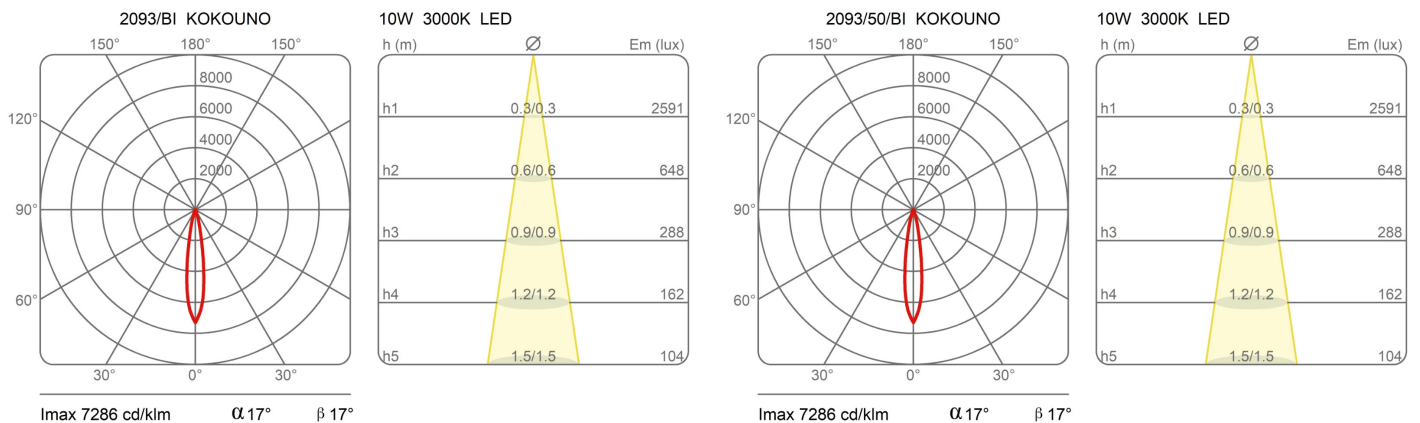

Certifications

Photometric curves