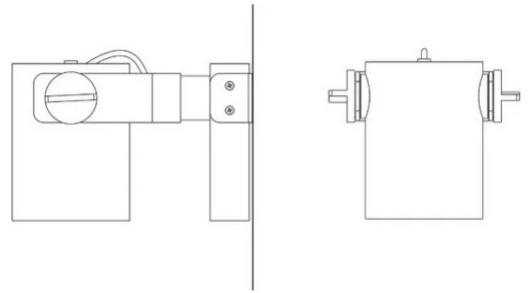

direct light

Adjustable LED projector for indoor, with support for cornice mounted. LED light source with different light beams.

Structure in painted aluminium.

Electronic driver included

Family	R11
Typology	Spotlight
Utilisation	Indoor

Dimensions

Height	16 cm
Profondità	31,5 cm
Power supply cable length	0 cm
Weight	2 Kg

Materials

Structure	aluminium
-----------	-----------

Voltage	230V	Watt	35 W
Power unit	Included	Lumen	5040 lm
Mounting Power Supply	Indoor	CRI	>90
		Duration	50000 h
Power supply	Electronic power supply	CCT	3000 K
Dimming	No dimmable	Energy class	D