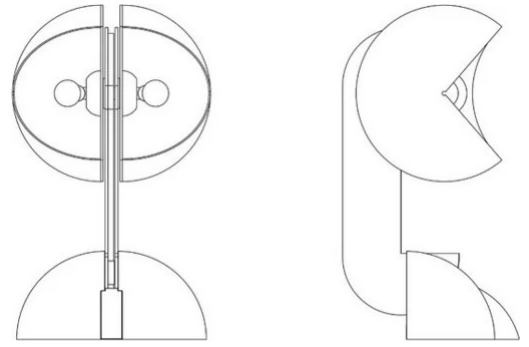

Ruspa

Gae Aulenti

colors

Typology Table
Utilisation Indoor

230V 2x 5 W E14

direct light

indirect light

Table lamp with direct and indirect light, in painted aluminium, the arm is jointed on the base, two reflectors turn around the upper part of the arm each one independently from the other. Available with four arms and eight reflectors version. For Led bulb.

Family Ruspa
 Typology Table
 Utilisation Indoor

Dimensions

Height 58 cm
 Diameter 30 cm
 Power supply cable length 40+200 cm
 Weight 10.5 Kg

Materials

Structure aluminium Riflettore aluminium
 Base aluminium