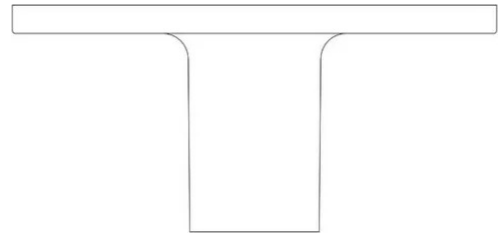

Maggiolino

Emiliana Martinelli

colors

Typology Ceiling
Utilisation Indoor

230V 6 W 580 lm E27

direct light

diffuse light

Ceiling lamp providing diffused direct light consisting of a painted aluminium support and an LED bulb to be chosen at will from our three suggested shapes:

- sphere (cod. 583Y)
- cone (cod. 584Y)
- disc (cod. 585Y)

Bulb to be purchased separately.

Family Maggiolino
Typology Ceiling
Utilisation Indoor

Dimensions

Height 8 cm
Diameter (attacco) 4,5 cm (base) 17 cm