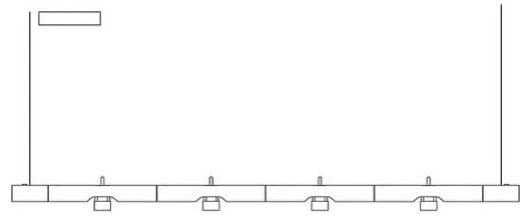

Modular hanging lamp. Painted aluminium structure with 4 adjustable and directional spots with integrated LED light source. Electronic drivers into the box fixed at the ceiling. Also available the joint of connection for the combination of more modules (code 30869).

Interchangeable lens 10° - 40° (on request).

Award

Family	Calabrone
Typology	Pendant
Utilisation	Indoor

**Dimensions**

Profondità	7,5 cm
Lunghezza	133 cm
Diameter	4,5 cm
Power supply cable length	400 cm
Weight	3.5 Kg

**Materials**

Structure	aluminium	Diffuser	polycarbonate
Canopy	aluminium		

Voltage	230V	4 X Watt	9 W
Power unit	Included	Lumen	1224 lm ( 4896 lm )
Mounting Power Supply	External	CRI	>80
		CCT	3000 K
Power supply	Electronic power supply	Energy class	
Dimming	Push		
	Dali2		