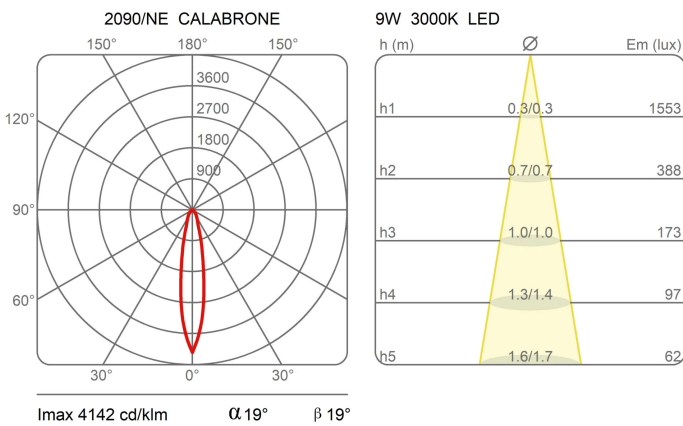

Certifications

EcoLabel

Photometric curves