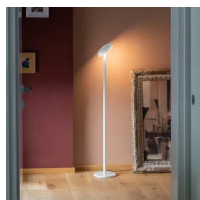

Colour variant code

2319/BI

2319/GI

Yellow

2319/NE

Black

2319/AZ

Azure

White