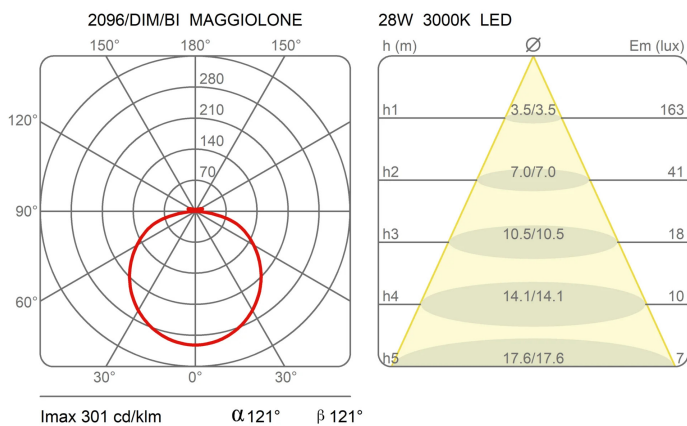

Certifications

Photometric curves