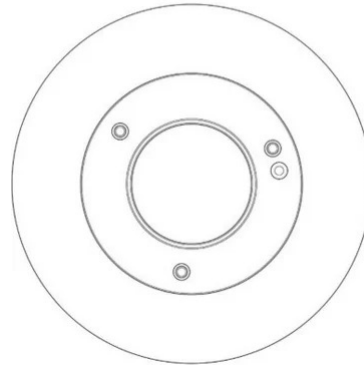

A diffused-light lamp for LED light source. Painted aluminum structure. White frost methacrylate diffuser. Dimmable electronic driver integrated in the lamp body. Also available in the hanging version, in two sizes.

### Dimensions

Height	14,7 cm
Diameter	60 cm
Weight	3.8 Kg

### Photometric curves

Colour variant code

2891/DIM/BI

White

2891/DIM/NE

Black

2891/DIM/GI

Yellow