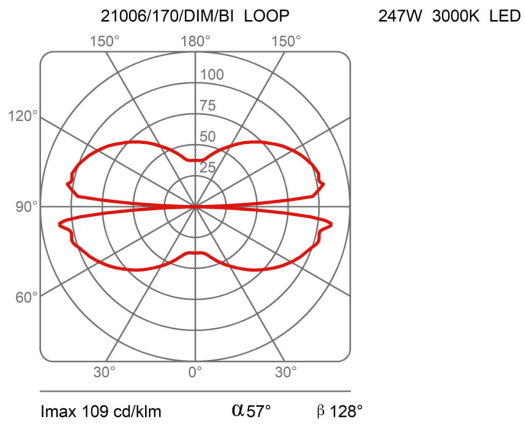

Photometric curves

Colour variant code