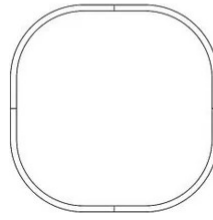

# Loop

Loop square - width 170 cm

Emiliana Martinelli

colors

Typology            Pendant  
Utilisation        Indoor

230V    230.6 W    21146 lm

diffuse light

Hanging lamp, diffused light, composed by linear sections and curved sections in painted aluminum. White opal polycarbonate diffuser. Integrated LED light source. Electronic dimmable Push/Dali, 0-10V and 1-10V driver inside the false ceiling or inside in the canopy. Available on request 2700K, 4000K.

interior light emission:

21006/170/DIM L 170x170

21006/250/DIM L 250x250

Family	Loop
Typology	Pendant
Utilisation	Indoor

### Dimensions

Height	8 cm
Larghezza	170 cm
Lunghezza	170 cm
Power supply cable length	400 cm
Weight	17 Kg

### Materials

Structure	aluminium	Diffuser	polycarbonate
-----------	-----------	----------	---------------

Voltage	230V	Watt	230.6 W
Power unit	Included	Lumen	21146 lm
Mounting Power Supply	External	CRI	>80
	Electronic power supply	CCT	3000 K
Dimming	Push	Energy class	
	Dali2		
	Pot. 10K $\Omega$		
	0-10V		
	1-10V		