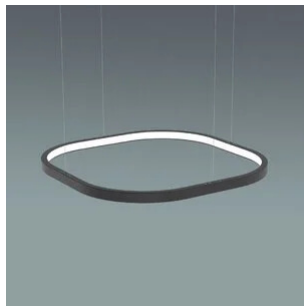

21006/170/DIM/NE