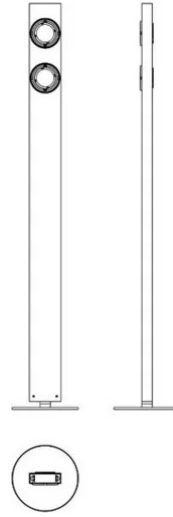

Brick

Medium beam

Emiliana Martinelli

colors

Typology Floor
Utilisation Indoor

230V 2x 25 W 7500 lm (15000lm)

direct light

Standing lamp, direct/adjustable light. Aluminium structure painted, swivel on the base. LED light source integrated. Complete of electronic drivers inside the body lamp.

Available in two different light beams: medium and wide.

Family	Brick
Typology	Floor
Utilisation	Indoor

Dimensions

Height	193 cm
Larghezza	15 cm
Diameter	32 (base) cm
Power supply cable length	0 cm
Weight	14 Kg

Materials

Structure	aluminium	Base	iron
-----------	-----------	------	------

Voltage	230V	2 X Watt	25 W
Power unit	Included	Lumen	7500 lm (15000 lm)
Mounting Power Supply	Internal	CRI	>90
Power supply	Electronic power supply	Duration	50000 h
Non dimmable		CCT	3000 K
		Energy class	D