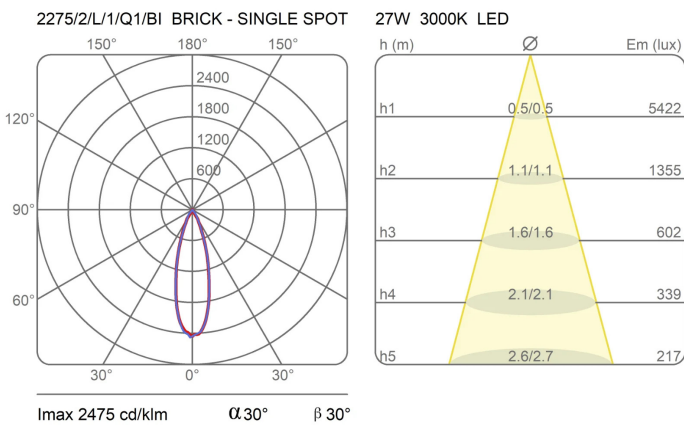

Available in two different light beams: medium and wide.

Family	Brick
Typology	Floor
Utilisation	Indoor

Dimensions

Height	193 cm
Larghezza	15 cm
Diameter	32 (base) cm
Power supply cable length	0 cm
Weight	14 Kg

Materials

Structure	aluminium	Base	iron
-----------	-----------	------	------

Voltage	230V	2 X Watt	25 W
Power unit	Included	Lumen	7500 lm (15000 lm)
Mounting Power Supply	Internal	CRI	>90
Power supply	Electronic power supply	Duration	50000 h
Non dimmable		CCT	3000 K
		Energy class	D

Certifications

EcoLabel

Photometric curves

Colour variant code

2275/2/L/1/Q1/BI

White

2275/2/L/1/Q1/NE

Black