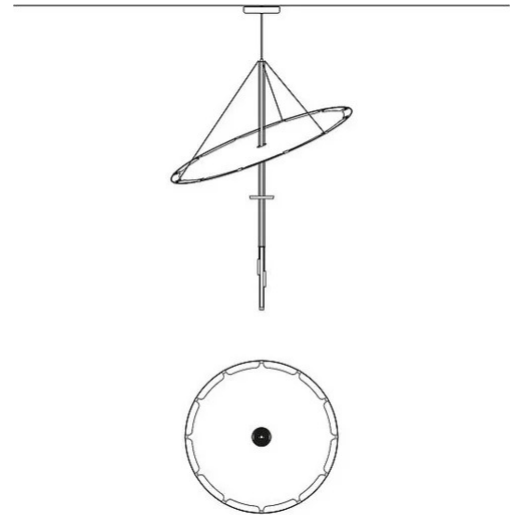

Canopée

Ø 120 cm

Nicolas Verschaeve

colors

Typology Pendant
Utilisation Indoor

230V 23 W

indirect light

diffuse light

The Canopée pendant light invites reflection and rest by providing a cozy haven of soft light. It embodies the essence of light. The LED source integrated in the cylinder is diffusely reflected on a compact, **light disc made of a technical fabric borrowed from the nautical industry**. **The disc can be tilted and raised**, allowing you to customize the intensity of the reflected light to create a one-of-a-kind atmosphere by gently pulling or rotating the three cylinders.

Family	Canopée
Typology	Pendant
Utilisation	Indoor

Dimensions

Height	103 cm
Diameter	120 cm

Materials

Structure	aluminium iron	Riflettore	glass fibre
Canopy	aluminium		

Voltage	230V	Watt	23 W
Power unit		Lumen	
Mounting Power Supply	Indoor	CRI	>90
		Duration	50000 h
Power supply	Electronic power supply	CCT	2700 K
Dimming	No dimmable	Energy class	