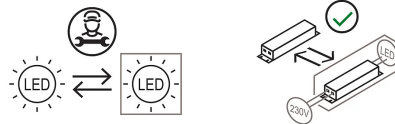

Certifications

EcoLabel