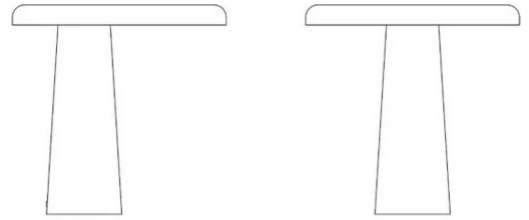

HOOP

Adolini+Simonini Associati

colors

Typology Table
Utilisation Indoor

230V 6 W 462 lm

indirect light

Table lamp with direct/diffused light. Moulded resin structure. White frost methacrylate diffuser. LED light source integrated. Electronic driver on the plug. Dimmable touch ON-OFF button on the reflector.

Family HOOP
 Typology Table
 Utilisation Indoor

Dimensions

Height 21 cm
 Diameter 21 cm
 Power supply cable length 200 cm
 Weight 1.6 Kg

Materials

Structure resin Diffuser methacrylate
 Riflettore resin

Voltage	230V	Watt	6 W
Power unit	Included	Lumen	462 lm
Mounting Power Supply	External	CRI	>80
		Duration	50000 h
Power supply	Electronic dimmable plug-in power supply unit	CCT	3000 K
Dimming	Touch on body	Energy class	