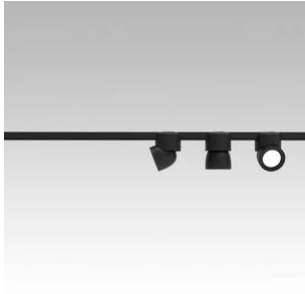

Colour variant code

1441/38/DIM/NE