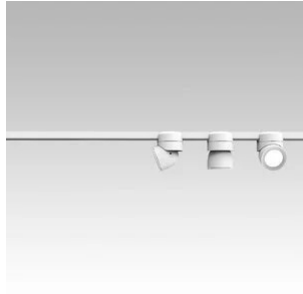

1441/38/DIM/BI