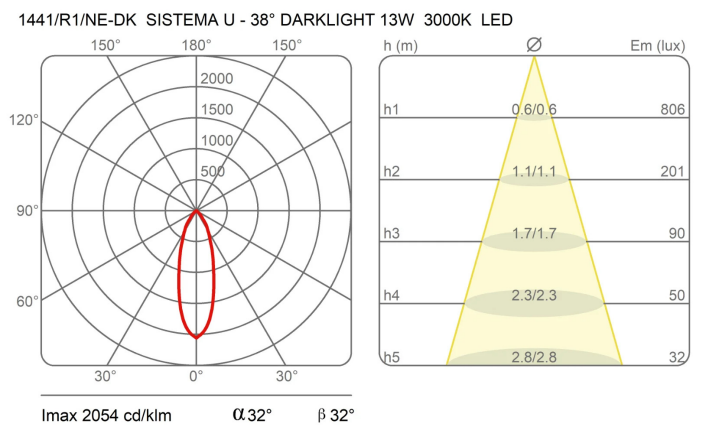

Photometric curves