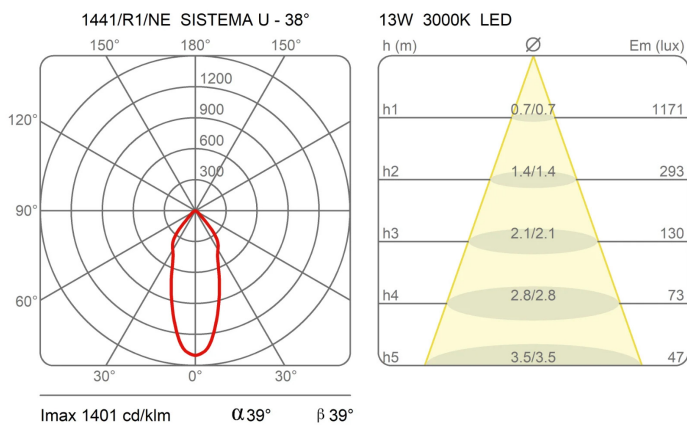

Photometric curves