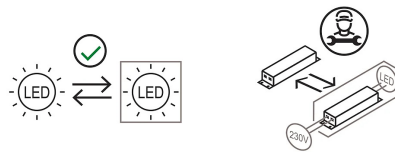

Family	Sistema U
Typology	Spotlight
Utilisation	Indoor

Dimensions

Height	10 cm
Diameter	7 cm
Weight	0.5 Kg

Materials

Structure	aluminium	Diffuser	polycarbonate

Voltage	48V	Watt	13 W
Power unit	Excluded	Lumen	1950 lm
Mounting Power Supply	External	CRI	>80
Power supply	Electronic power supply	Duration	50000 h
Dimming	Dali2	CCT	3000 K
		Energy class	D

Certifications

EcoLabel