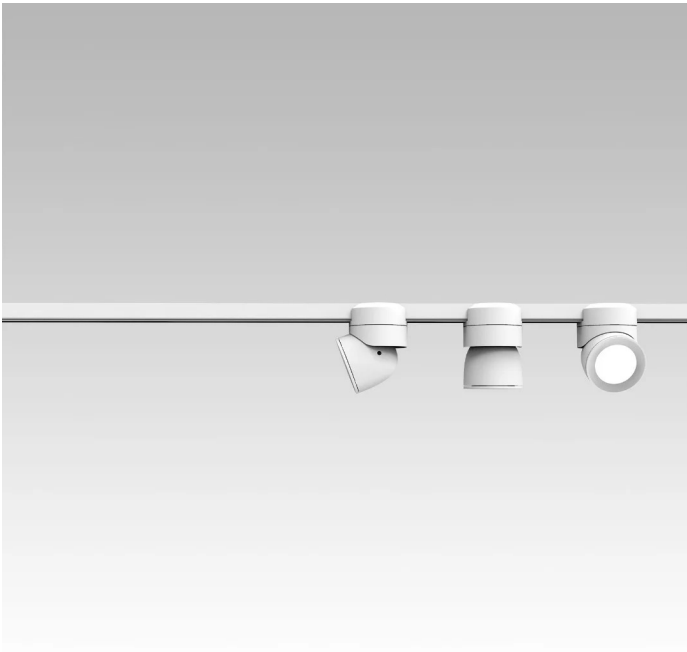

U system is composed of direct-light spotlights that can be oriented thanks to a special swivel joint. It is characterized by a terminal that embraces and is magnetically connected to the electrified track. LED light source with interchangeable optics. Remote driver.

Award

Family	Sistema U
Typology	Spotlight
Utilisation	Indoor

**Dimensions**

Height	10 cm
Diameter	7 cm
Weight	0.5 Kg

**Materials**

Structure	aluminium	Diffuser	polycarbonate
-----------	-----------	----------	---------------

Colour variant code

1441/38/DIM/NE

Black

1441/38/DIM/BI

White

Gallery

Accessories

5142.1
Remote driver

522
Driver 48 V

519
Electrified track

520
Electrified track

521
Electrified track

526J
Hanging cable

500X
Bluetooth device

525
Joint

524
Joint