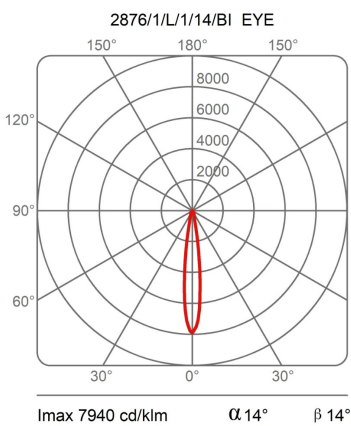

Eye

Narrow beam

Emiliana Martinelli

colors

Typology Ceiling
Utilisation Indoor

11 W 2225 lm

direct light

Ceiling lamp with direct/swivel light. Painted aluminium structure. LED light source integrated. Complete of electronic driver.

Family Eye
 Typology Ceiling
 Utilisation Indoor

Dimensions

Height 11 cm
 Diameter 16 cm
 Power supply cable length 0 cm
 Weight 1 Kg

Materials

Structure aluminium

Power unit	Watt	11 W
Mounting Power Supply	Lumen	2225 lm
	CRI	>90
Power supply	CCT	3000 K
	Electronic power supply	Energy class E

Certifications

Photometric curves

h (m)	Ø	Em (lux)
h1	0.2/0.2	11134
h2	0.5/0.5	2784
h3	0.7/0.7	1237
h4	1.0/1.0	696
h5	1.2/1.2	445

Colour variant code

2876/1/L/1/24/NE

2876/1/L/1/24/BI

White

Black