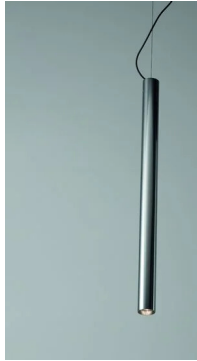

# Kokouno

Tube aluminium H 80 cm

Studio PLS Design

colors

Typology      Pendant  
Utilisation    Indoor

230V    8.6 W 1080 lm

direct light

Hanging lamp, direct light. Tubular structure in painted aluminum. Electronic driver included in the aluminum tubular.

Family Kokouno  
 Typology Pendant  
 Utilisation Indoor

**Dimensions**

Lunghezza 80 cm  
 Diameter 5,5 cm  
 Power supply cable length 400 cm  
 Weight 1.3 Kg

**Materials**

Structure aluminium  
 Canopy aluminium  
 Diffuser polycarbonate

**Photometric curves**

Colour variant code

2093/BZ

Bronze

2093/BI

White

2093/NE

Black