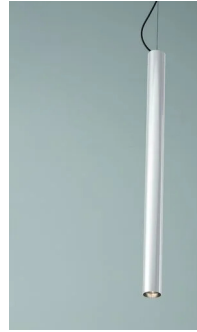

# Kokouno

Tube aluminium H 80 cm

Studio PLS Design

colors

Typology      Pendant  
Utilisation    Indoor

230V    8.6 W 1080 lm

direct light

Hanging lamp, direct light. Tubular structure in painted aluminum. Electronic driver included in the aluminum tubular.

Family Kokouno  
 Typology Pendant  
 Utilisation Indoor

**Dimensions**

Lunghezza 80 cm  
 Diameter 5,5 cm  
 Power supply cable length 400 cm  
 Weight 1.3 Kg

**Materials**

Structure aluminium  
 Canopy aluminium  
 Diffuser polycarbonate

**Photometric curves**

Colour variant code

2093/BZ

Bronze

2093/BI

White

2093/NE

Black