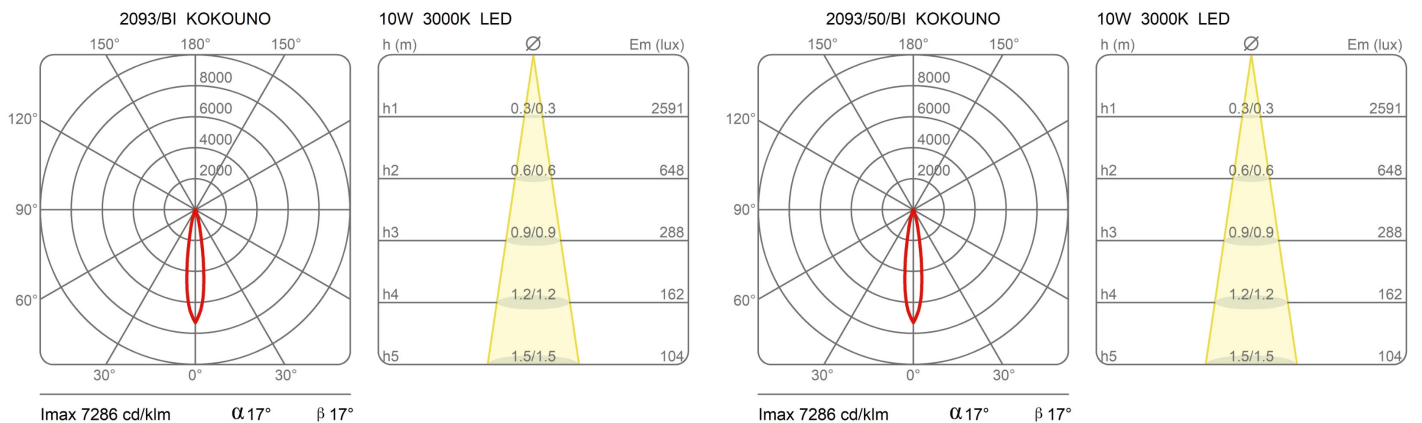

Certifications

Photometric curves