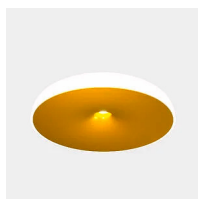

Certifications

Colour variant code

2907/AU

Pearl Gold