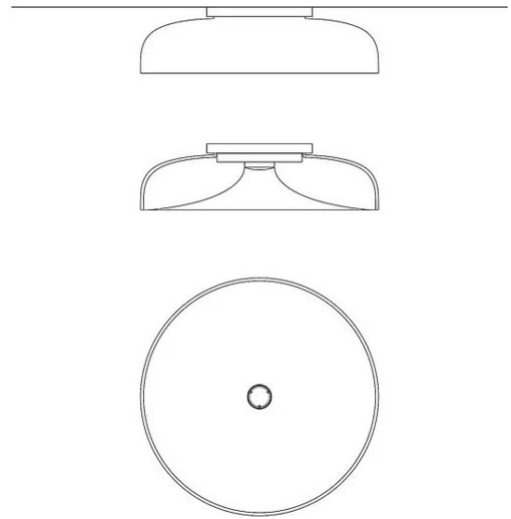

# Chet-B

Francesco Lucchese

colors

Typology Ceiling  
Utilisation Indoor

230V 9 W 1030 lm + 21 W 2540 lm

direct light

indirect light

diffuse light

**Direct light streams out of the central cone, downwards, while diffused and indirect light reflects towards the ceiling.**

Family	Chet-B
Typology	Ceiling
Utilisation	Indoor

### Dimensions

Height	14 cm
Diameter	52 cm