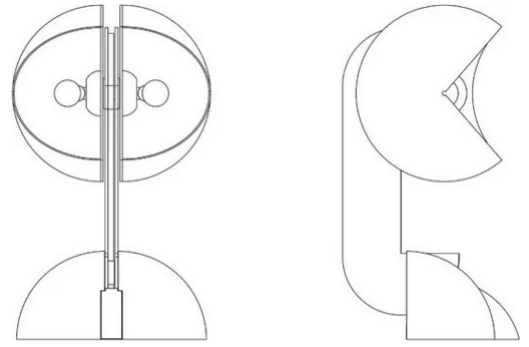

Ruspa

Gae Aulenti

colors

Typology Table
Utilisation Indoor

230V 2x 5 W E14

direct light

indirect light

Table lamp with direct and indirect light, in painted aluminium, the arm is jointed on the base, two reflectors turn around the upper part of the arm each one independently from the other. Available with four arms and eight reflectors version. For Led bulb.

Family Ruspa
Typology Table
Utilisation Indoor

Dimensions

Height 58 cm
Diameter 30 cm
Power supply cable length 40+200 cm
Weight 10.5 Kg

Materials

Structure aluminium Riflettore aluminium
Base aluminium

Voltage 230V 2 X
Dimming No dimmable