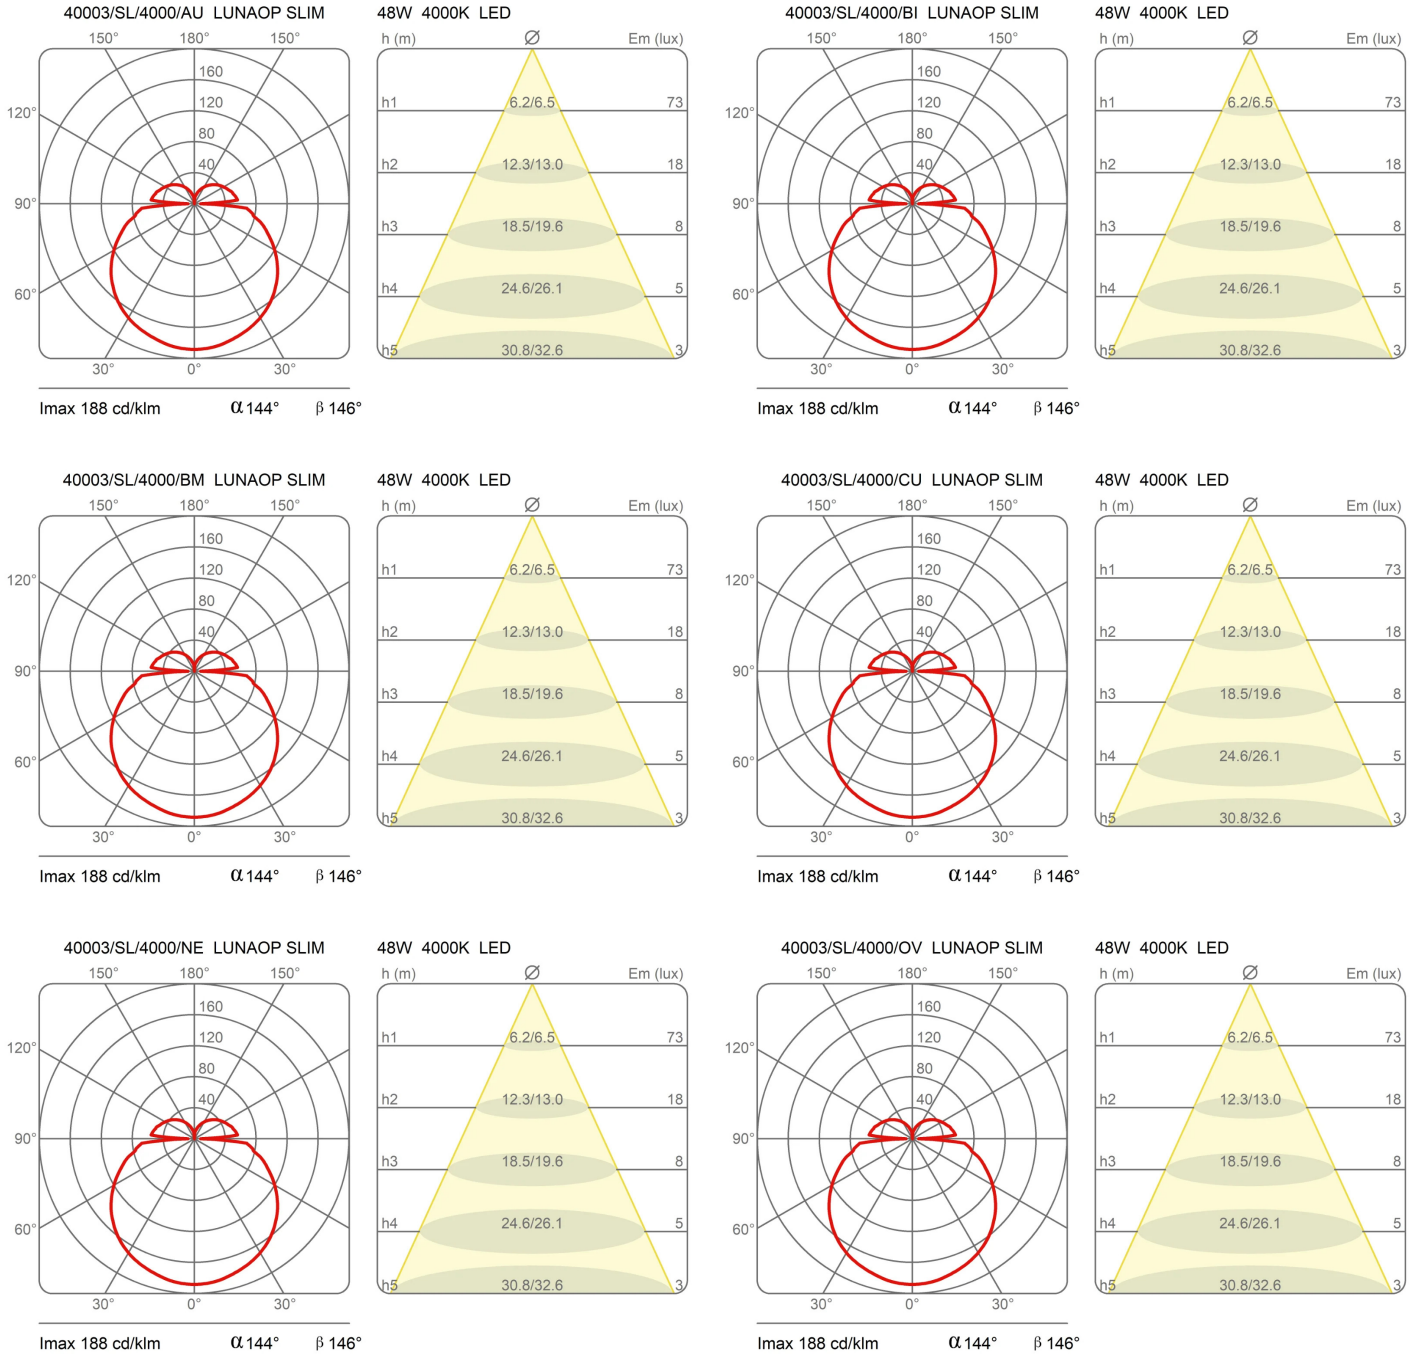

### Certifications

### EcoLabel

Photometric curves

Colour variant code

40003/SL/4000/BI

  
White

40003/SL/4000/NE

  
Black

40003/SL/4000/AU