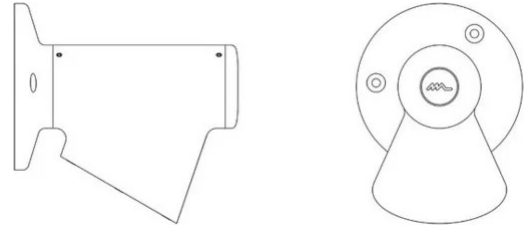

Bruco

1 head

Studio Natural

colors

Typology Wall
Utilisation External

230V 8 W 820 lm

direct light

Outdoor lamp, diffused light, aluminium die casting, painted in anthracite and corten colors.

Awards:
iF Design Award 2019

Award

Family Bruco
Typology Wall
Utilisation External

Dimensions

Height 14 cm
Profondità 17,5 cm
Diameter 13 cm
Weight 1.4 Kg

Materials

Structure aluminium Diffuser polycarbonate
Base aluminium