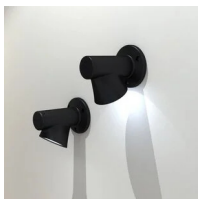

Colour variant code

1440/AN