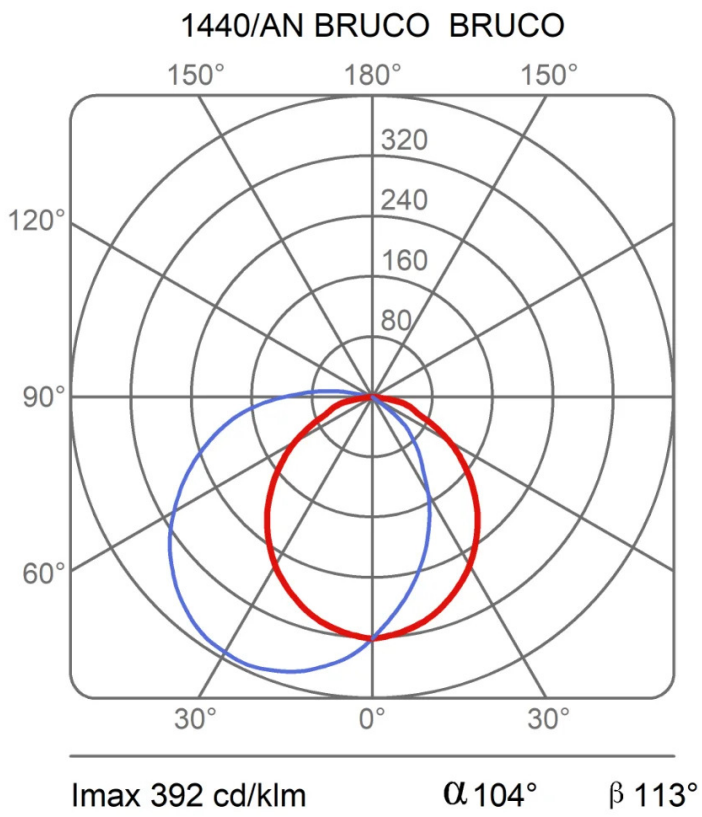

Bruco

1 head

Studio Natural

colors

Typology Wall
Utilisation External

230V 8 W 820 lm

direct light

Outdoor lamp, diffused light, aluminium die casting, painted in anthracite and corten colors.

Awards:
iF Design Award 2019

Award

Family Bruco
Typology Wall
Utilisation External

Dimensions

Height 14 cm
Profondità 17,5 cm
Diameter 13 cm
Weight 1.4 Kg

Materials

Structure aluminium Diffuser polycarbonate
Base aluminium

Voltage 230V
Non dimmable
Watt 8 W
Lumen 820 lm
CRI >80
CCT 2700 K
Energy class

Certifications

Photometric curves

Colour variant code

1440/AN

Anthracite

1440/CO

Corten