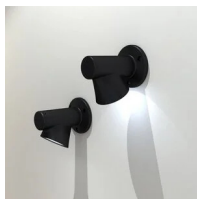

Photometric curves

Colour variant code

1440/CO