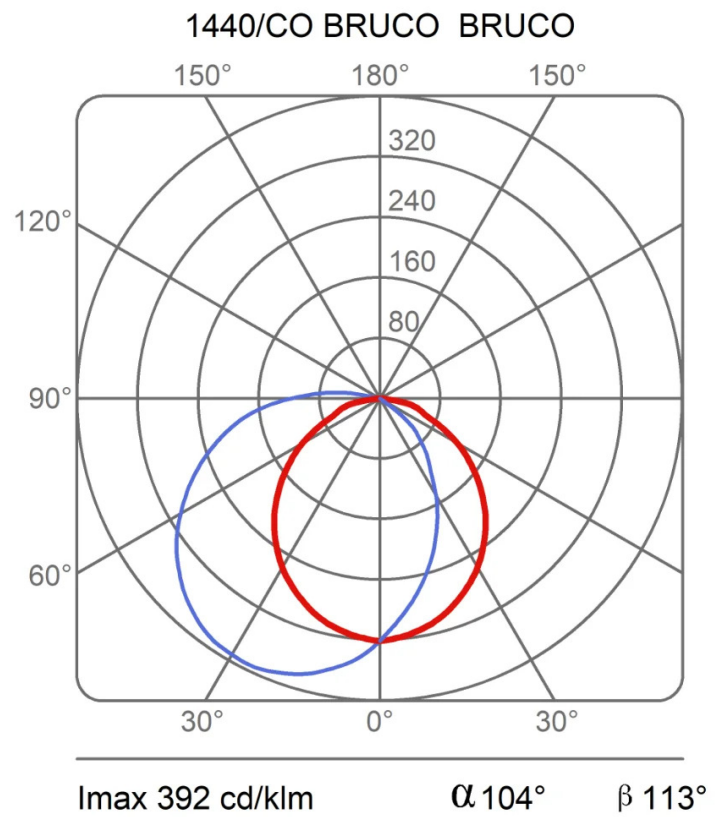

Bruco

1 head

Studio Natural

colors

Typology Wall
Utilisation External

230V 8 W 820 lm

direct light

Outdoor lamp, diffused light, aluminium die casting, painted in anthracite and corten colors.

Awards:
iF Design Award 2019

Award

Family Bruco
Typology Wall
Utilisation External

Dimensions

Height 14 cm
Profondità 17,5 cm
Diameter 13 cm
Weight 1.4 Kg

Materials

Structure aluminium Diffuser polycarbonate
Base aluminium

Voltage 230V
Non dimmable
Watt 8 W
Lumen 820 lm
CRI >80
CCT 2700 K
Energy class

Certifications

Photometric curves

Colour variant code

1440/AN

Anthracite

1440/CO

Corten