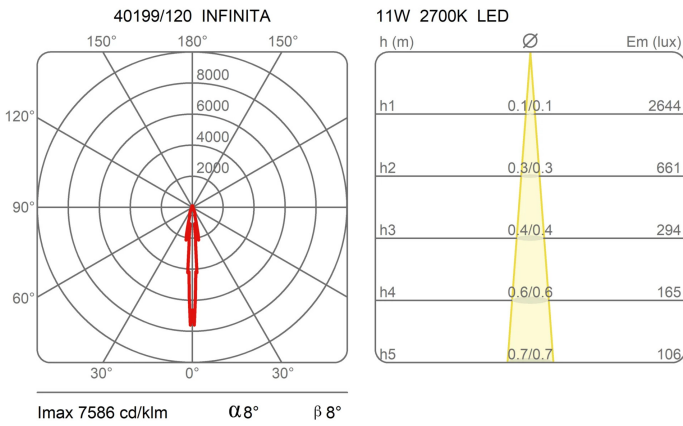

Light Module Infinita

Length 120 cm

Marta Sansoni

colors

Typology Pendant
Utilisation Indoor

24V 10 W 1000 lm

diffuse light

Clear glass lamp body available in three lengths: 70 cm, 120 cm and 150 cm.
Diameter 5,6 cm.

Family Light module Infinita
 Typology Pendant
 Utilisation Indoor

Dimensions

Height 120 cm
 Diameter 5,6 cm
 Power supply cable length 250 cm
 Weight 1.5 Kg

Materials

Structure glass aluminium Canopy aluminium

Voltage	24V	Watt	10 W
Power unit	Excluded	Lumen	1000 lm
Mounting Power Supply	External	CRI	>90
		Duration	50000 h
		CCT	2700 K
		Energy class	E

Certifications

Photometric curves

Colour variant code

40199/120