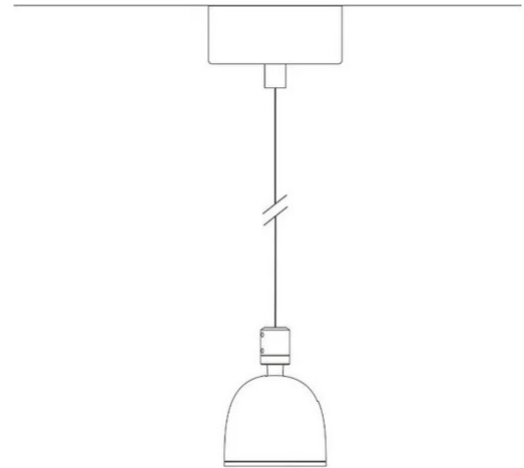

# Sistema U

Narrow beam

Studio Natural

colors

Typology      Pendant  
Utilisation    Indoor

230V 13 W 1950 lm

direct light

Suspension lamp with direct light, adjustable. Painted aluminum structure. LED light source with optics in different light beams. With suspension cable and canopy for single suspension. Spot with remote driver.

### Dimensions

Height	10 cm
Diameter	7 cm
Weight	0.5 Kg