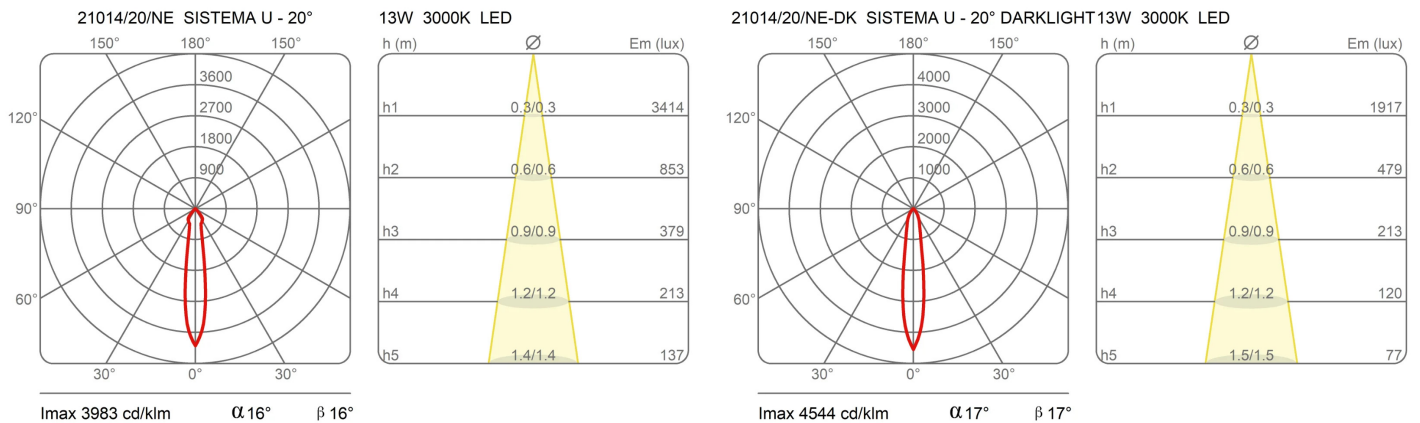

### Dimensions

Height	10 cm
Diameter	7 cm
Weight	0.5 Kg

### Materials

Structure	aluminium	Diffuser	polycarbonate
-----------	-----------	----------	---------------

Voltage	230V	Watt	13 W
Power unit	Excluded	Lumen	1950 lm
Mounting Power Supply	External	CRI	>80
Power supply	Electronic power supply	Duration	50000 h
Non dimmable		CCT	3000 K
		Energy class	D

### Photometric curves

Colour variant code

21014/20/NE

21014/20/BI

White

Black

Accessories

40165  
Remote driver