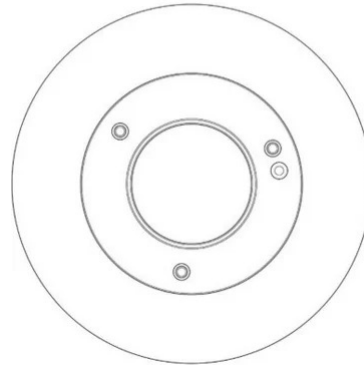

Maggiolone

2700K

Emiliana Martinelli

colors

Typology Ceiling

Utilisation Indoor

230V 26 W 3200 lm

diffuse light

A diffused-light lamp for LED light source. Painted aluminum structure. White frost methacrylate diffuser. Dimmable electronic driver integrated in the lamp body. Also available in the hanging version, in two sizes.

Family	Maggiolone
Typology	Ceiling
Utilisation	Indoor

Dimensions

Height	14,7 cm
Diameter	60 cm
Weight	3.8 Kg

Materials

Structure	aluminium	Diffuser	methacrylate
-----------	-----------	----------	--------------