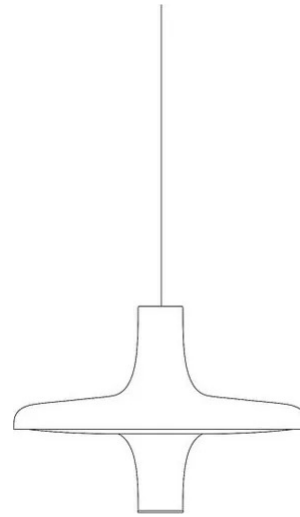

Award

Family	Avro
Typology	Pendant
Utilisation	Indoor

Dimensions

Height	25 cm
Diameter	35 cm
Power supply cable length	200 cm
Weight	2.9 Kg

Materials

Structure	aluminium	Diffuser	methacrylate 040
Canopy	aluminium		