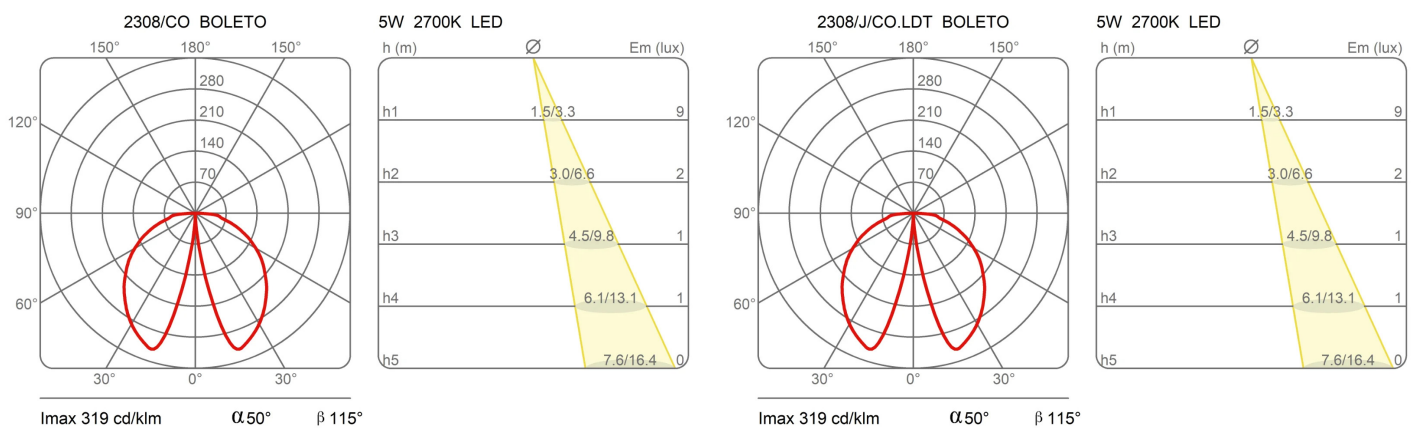

# Boleto

Height 70 cm

Emiliana Martinelli

colors

Typology Floor  
Utilisation External

230V 10 W 1100 lm

indirect light

Outdoor lamp indirect light for LED light source. Painted aluminium structure. Three size tige with base for to fix on the ground. Remote driver.

### Dimensions

Height	70 cm
Diameter	14 cm
Weight	3.6 Kg

### Materials

Structure	aluminium	Diffuser	polycarbonate
-----------	-----------	----------	---------------

Voltage	230V	Watt	10 W
Dimming	No dimmable	Lumen	1100 lm
		CRI	>80
		Duration	50000 h
		CCT	2700 K
		Energy class	E

### Photometric curves