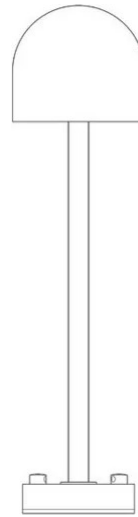

# Boleto

Height 70 cm

Emiliana Martinelli

colors

Typology Floor  
Utilisation External

230V 10 W 1100 lm

indirect light

Outdoor lamp indirect light for LED light source. Painted aluminium structure. Three size tige with base for to fix on the ground. Remote driver.

Available peg for the ground fixing (cod. 40166)

Family	Boleto
Typology	Floor
Utilisation	External

### Dimensions

Height	70 cm
Diameter	14 cm
Weight	3.6 Kg

### Materials

Structure	aluminium	Diffuser	polycarbonate
-----------	-----------	----------	---------------

Voltage	230V	Watt	10 W
Dimming	No dimmable	Lumen	1100 lm
		CRI	>80
		Duration	50000 h
		CCT	2700 K
		Energy class	E