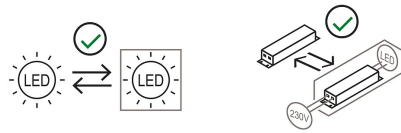

Certifications