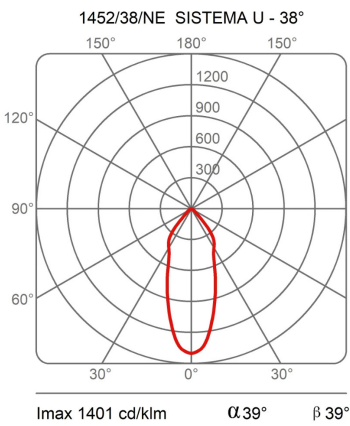

Certifications

Photometric curves