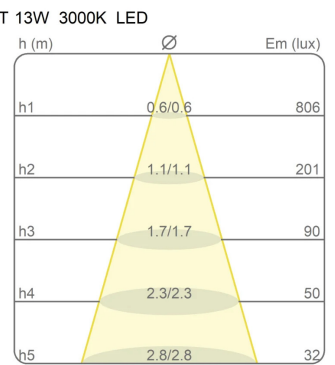

Photometric curves