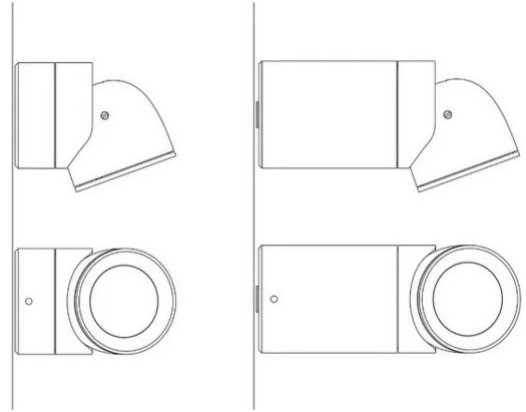

# Sistema U

Medium beam - length 17 cm

Studio Natural

colors

Typology            Spotlight Ceiling

Utilisation        Indoor

230V 13 W 1950 lm

direct light

Direct-light spotlight that can be oriented thanks to a special adjustable joint. Painted aluminium structure. LED light source with different light beams optics.

Integrated driver (cod. 1452)

Remote driver (cod. 1452/J)

Award

Family Sistema U  
 Typology Spotlight Ceiling  
 Utilisation Indoor

Dimensions

Profondità 17 cm  
 Diameter 7 cm  
 Weight 0.5 Kg

Materials

Structure aluminium Diffuser polycarbonate

Voltage 230V Watt 13 W  
 Power unit Included Lumen 1950 lm  
 Mounting Power Supply Indoor CRI >80  
 Duration 50000 h  
 Power supply Electronic power supply CCT 3000 K  
 Non dimmable Energy class D