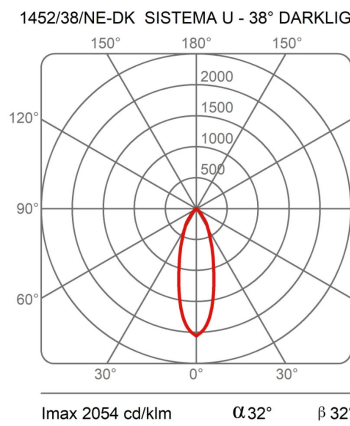

Certifications

Photometric curves