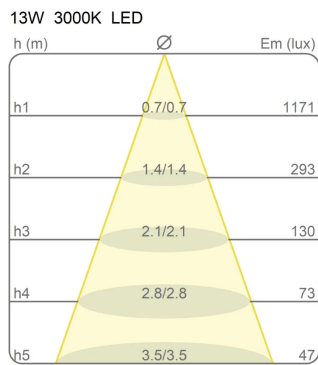

Photometric curves