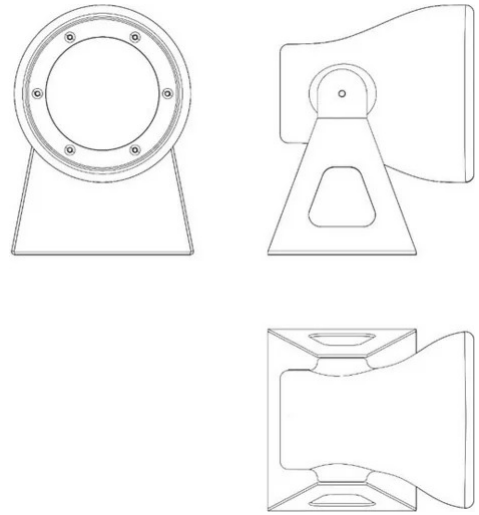

Frog

Emiliana Martinelli

colors

Typology Spotlight Wall
Utilisation External

230V 15 W 1400 lm E27

Outdoor lamp with adjustable direct light. With painted aluminium base. Lamp body moulded in polyethylene with rotational technology.

For LED bulb, complete with cable and plug.

Bulbs available cod.:

510X beam medium

511X beam wide

513Y RGB-W bulb

Family Frog
 Typology Spotlight Wall
 Utilisation External

Dimensions

Profondità 30 cm
 Lunghezza 25 cm
 Diameter 18 cm
 Weight 4.7 Kg

Materials

Structure	polyethylene	Diffuser	polycarbonate
Base	aluminium	Elementi	nylon

Voltage 230V
 Non dimmable

Certifications

EcoLabel

Colour variant code

1453/BL

Blue