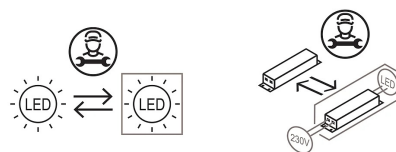

Certifications

EcoLabel