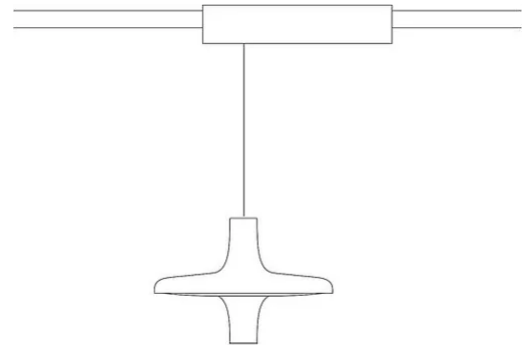

The electrified track can be purchased separately.

Award

Family Avro  
 Typology Tracks Pendant  
 Utilisation Indoor

**Dimensions**

Height 25 cm  
 Diameter 35 cm  
 Power supply cable length 200 cm

**Materials**