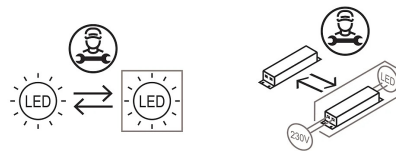

Certifications

EcoLabel