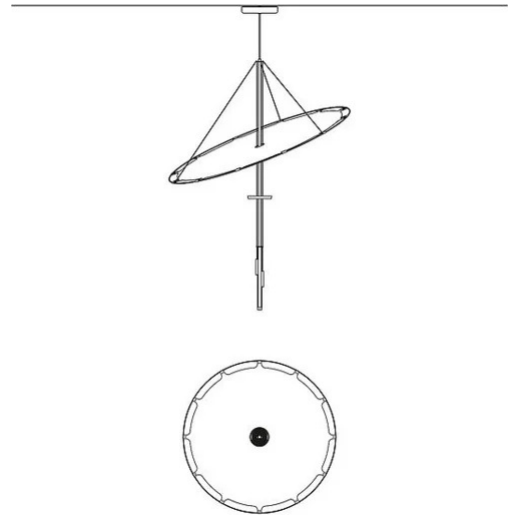

Canopée

Ø 120 cm

Nicolas Verschaeve

colors

Typology Pendant
Utilisation Indoor

230V 23 W

indirect light

diffuse light

The Canopée pendant light invites reflection and rest by providing a cozy haven of soft light. It embodies the essence of light. The LED source integrated in the cylinder is diffusely reflected on a compact, **light disc made of a technical fabric borrowed from the nautical industry**. **The disc can be tilted and raised**, allowing you to customize the intensity of the reflected light to create a one-of-a-kind atmosphere by gently pulling or rotating the three cylinders.

Family	Canopée
Typology	Pendant
Utilisation	Indoor

Dimensions

Height	103 cm
Diameter	120 cm

Materials

Structure	aluminium iron	Riflettore	glass fibre
Canopy	aluminium		

Voltage	230V	Watt	23 W
Power unit	Included	Lumen	
Mounting Power Supply	Indoor	CRI	>90
Power supply	Electronic power supply	Duration	50000 h
Non dimmable		CCT	2700 K
		Energy class	