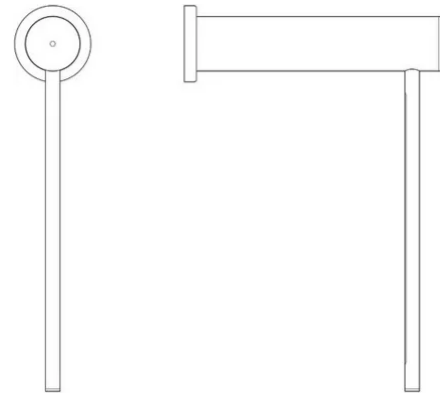

# Mosca

Emiliana Martinelli

colors

Typology Wall  
Utilisation Indoor

230V 4 W 495 lm

indirect light

Swivel wall lamp with indirect light. A luminous sign that rotates around the tubular body in aluminum painted. Electronic driver integrated in the lamp body.

Family	Mosca
Typology	Wall
Utilisation	Indoor

### Dimensions

Profondità	20 cm
Diameter	4,5 - base 6,5 cm
Weight	0.8 Kg

### Materials

Structure	aluminium	Diffuser	polycarbonate
Elementi	aluminium		

Voltage	230V	Watt	4 W
Power unit	Included	Lumen	495 lm
Mounting Power Supply	Internal	CRI	>80
Power supply	Electronic power supply	Duration	50000 h
Non dimmable		CCT	3000 K
		Energy class	F