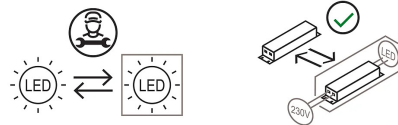

Certifications

EcoLabel