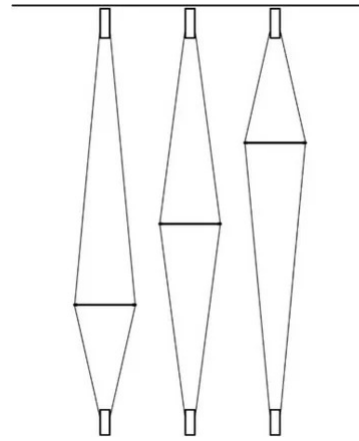

# Coassiale

Vittorio Venezia

colors

Typology Ceiling

Utilisation Indoor

230V 2x 17.8 W 1120 lm (2240lm )

direct light

indirect light

Direct and indirect light, thanks to the LED light sources hold inside two colored aluminium cylindrical supports which are at the endpoint of the twice power cables. One is for the ceiling connection, the other one is used as a counter-weight. The light is reflected on a swivel disk in a white opal methacrylate material which spaces and slides along two cables, to create different light effects. Interior cylindrical support with a cable and an electronic driver on the plug.

Family Coassiale  
 Typology Ceiling  
 Utilisation Indoor

**Dimensions**

Height 250 cm  
 Diameter 35 cm  
 Weight 2.4 Kg

**Materials**

Structure aluminium      Diffuser methacrylate

Voltage	230V	2 X Watt	17.8 W
Power unit		Lumen	1120 lm ( 2240 lm )
Mounting Power Supply	External	CRI	>80
Power supply	Electronic power supply with cable and plug	Duration	50000 h
Dimming	No dimmable	CCT	3000 K
		Energy class	E