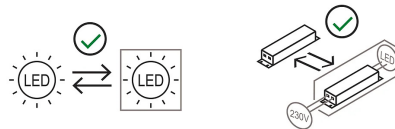

Certifications