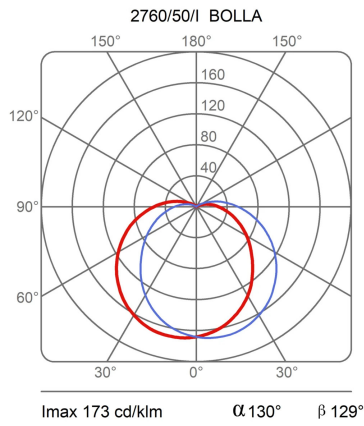

Dimensions

Height	20 cm
Larghezza	50 cm
Lunghezza	50 cm
Power supply cable length	0 cm
Weight	3.35 Kg

Materials

Diffuser	methacrylate O40	Base	iron
Elementi	aluminium		

Voltage	230V
Non dimmable	

Certifications

Photometric curves

Colour variant code

2760/50/I

White

Gallery