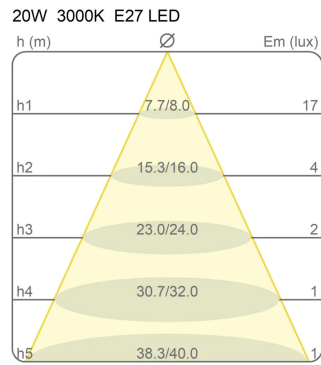

Dimensions

Height	20 cm
Larghezza	50 cm
Lunghezza	50 cm
Power supply cable length	0 cm
Weight	3.35 Kg

Materials

Diffuser	methacrylate O40	Base	iron
Elementi	aluminium		

Voltage	230V
Non dimmable	

Certifications

Photometric curves

Colour variant code

2760/50/I

White

Gallery