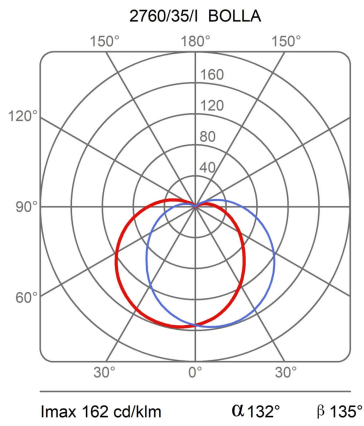

Dimensions

Height	20 cm
Larghezza	50 cm
Lunghezza	50 cm
Power supply cable length	0 cm
Weight	3.35 Kg

Materials

Diffuser	methacrylate O40	Base	iron
Elementi	aluminium		

Voltage	230V
Non dimmable	

Certifications

Photometric curves

Colour variant code

2760/50/I

White

Gallery