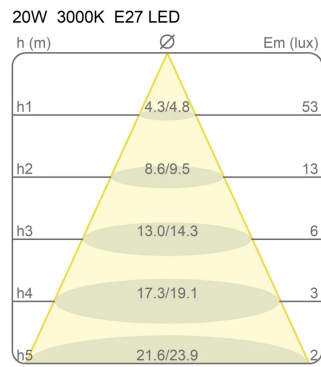

Dimensions

Height	20 cm
Larghezza	50 cm
Lunghezza	50 cm
Power supply cable length	0 cm
Weight	3.35 Kg

Materials

Diffuser	methacrylate O40	Base	iron
Elementi	aluminium		

Voltage	230V
Non dimmable	

Certifications

Photometric curves

Colour variant code

2760/50/I

White

Gallery