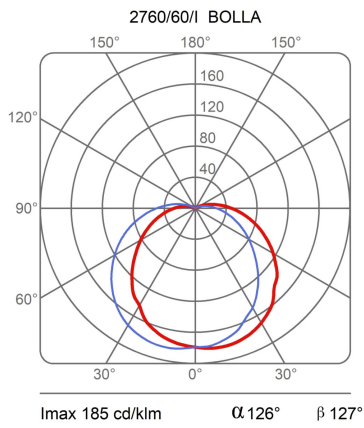

Dimensions

Height	20 cm
Larghezza	50 cm
Lunghezza	50 cm
Power supply cable length	0 cm
Weight	3.35 Kg

Materials

Diffuser	methacrylate O40	Base	iron
Elementi	aluminium		

Voltage	230V
Non dimmable	

Certifications

Photometric curves

Colour variant code

2760/50/I

White

Gallery