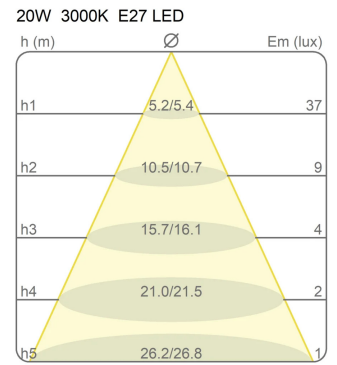

Dimensions

Height	20 cm
Larghezza	50 cm
Lunghezza	50 cm
Power supply cable length	0 cm
Weight	3.35 Kg

Materials

Diffuser	methacrylate O40	Base	iron
Elementi	aluminium		

Voltage	230V
Non dimmable	

Certifications

Photometric curves

Colour variant code

2760/50/I

White

Gallery