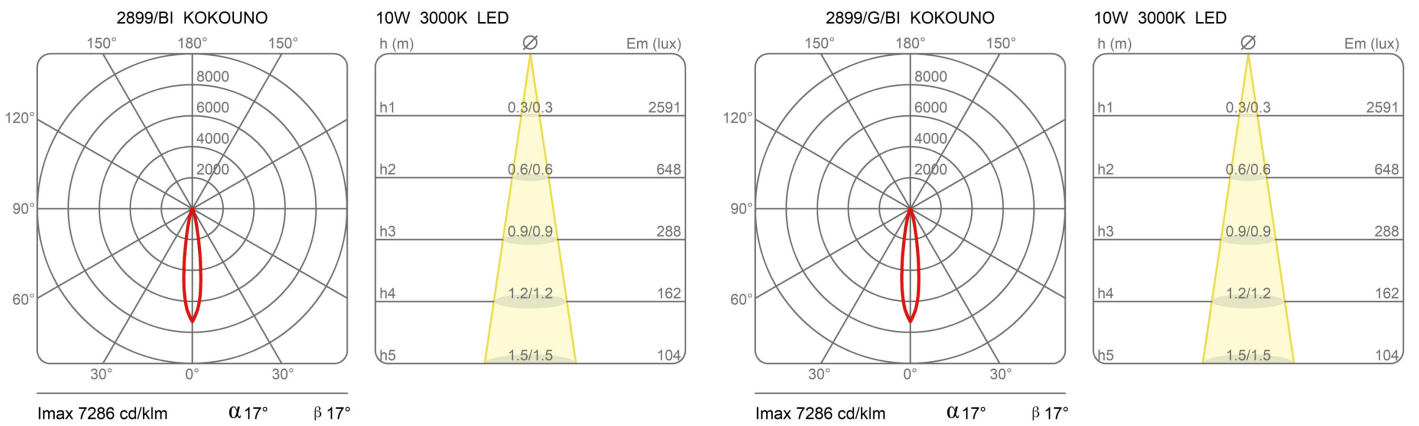

**Dimensions**

Lunghezza 50 cm  
 Diameter 5,5 cm  
 Weight 1,5 Kg

**Materials**

Structure aluminium

Voltage	230V	Watt	8.6 W
Power unit	Included	Lumen	1080 lm
Mounting Power Supply	Indoor	CRI	>90
Power supply	Electronic power supply	Duration	50000 h
Dimming	No dimmable	CCT	3000 K
		Energy class	E

**Certifications**

**Photometric curves**

Colour variant code

2899/G/BI

White

2899/G/NE

Black

2899/G/BZ