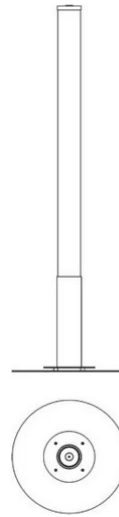

Pistillo

Emiliana Martinelli

colors

Typology Floor
Utilisation External

230V 104 W 5370 lm

diffuse light

Outdoor standing lamp diffuser light, white opal methacrylate, for LED light source, RGB or white. Stainless steel base to fix on the floor with screws Ø 30cm. Complete of electronic driver dimmable inside the body lamp. With remote control. Base Ø 60cm of stainless steel to fix to the base of the lamp to lay on the floor with the possibility to move it (on request), with cable 3 mt and plug.

Degree of protection: IP65 device - IP44 plug

Family	Pistillo
Typology	Floor
Utilisation	External

Dimensions

Height	190 cm
Diameter	12 - 30 (base) cm
Power supply cable length	500 cm
Weight	6 Kg

Materials

Structure	polyethylene	Diffuser	polyethylene
Base	stainless steel	Elementi	polyethylene

Voltage	230V	Watt	104 W
Power unit	Included	Lumen	5370 lm
Mounting Power Supply	Internal	CRI	>80
Power supply	Electronic power supply	Duration	50000 h
Dimming	Remote control	CCT	3000 K
		Energy class	F