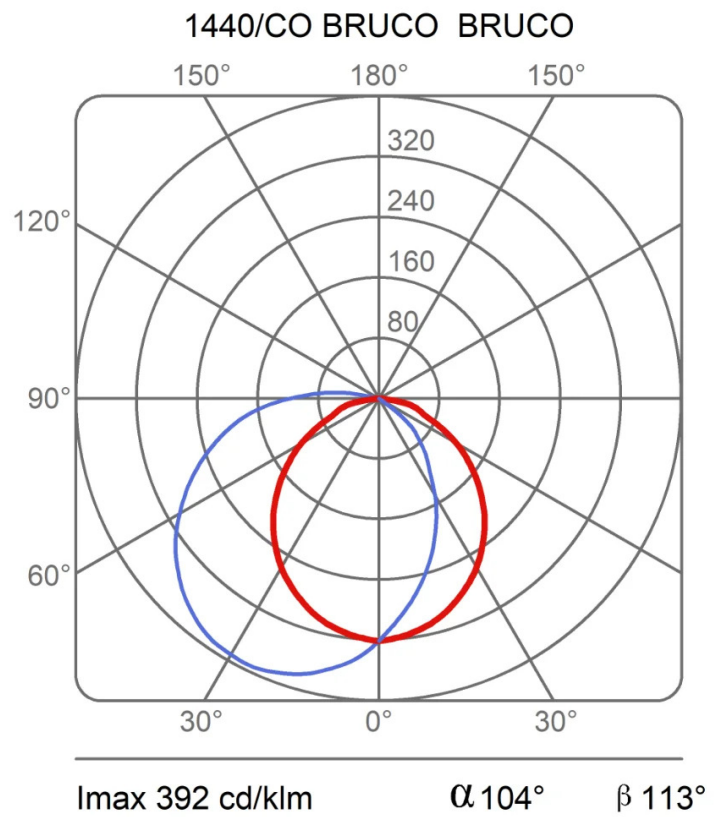

Bruco

1 head

Studio Natural

colors

Typology Wall
Utilisation External

230V 8 W 820 lm

direct light

Outdoor lamp, diffused light, aluminium die casting, painted in anthracite and corten colors.

Awards:
iF Design Award 2019

Award

Family Bruco
Typology Wall
Utilisation External

Dimensions

Height 14 cm
Profondità 17,5 cm
Diameter 13 cm
Weight 1.4 Kg

Materials

Structure aluminium Diffuser polycarbonate
Base aluminium

Voltage 230V
Non dimmable
Watt 8 W
Lumen 820 lm
CRI >80
CCT 2700 K
Energy class

Certifications

EcoLabel

Photometric curves

Colour variant code

1440/AN

Anthracite

1440/CO