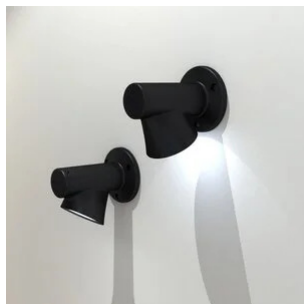

1440/CO

Corten