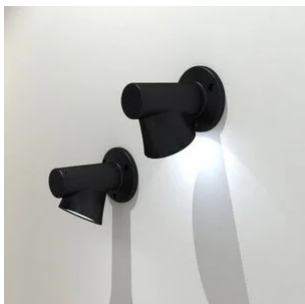

Colour variant code

1440/AN

Anthracite