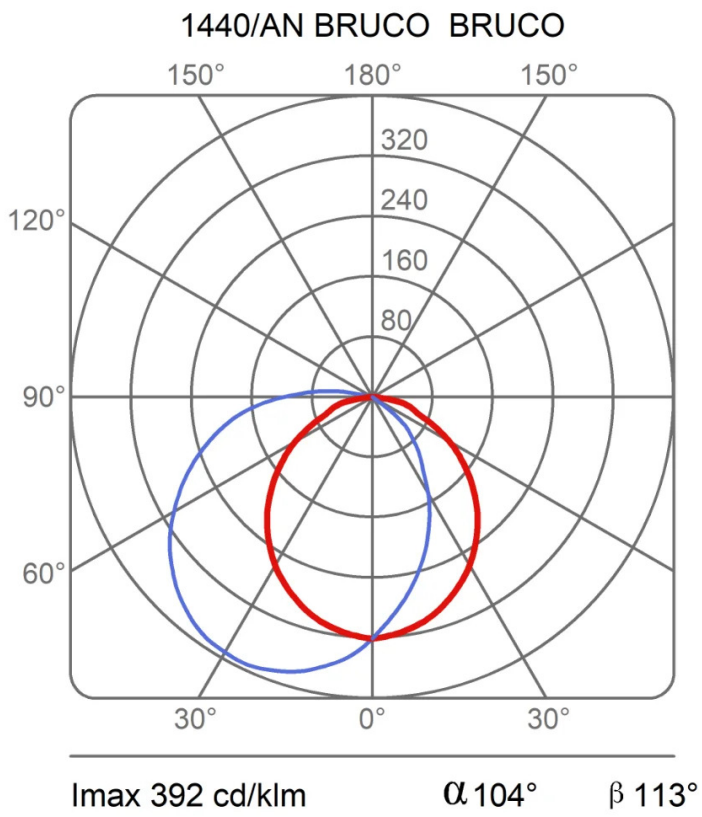

Bruco

1 head

Studio Natural

colors

Typology Wall
Utilisation External

230V 8 W 820 lm

direct light

Outdoor lamp, diffused light, aluminium die casting, painted in anthracite and corten colors.

Awards:
iF Design Award 2019

Award

Family Bruco
Typology Wall
Utilisation External

Dimensions

Height 14 cm
Profondità 17,5 cm
Diameter 13 cm
Weight 1.4 Kg

Materials

Structure aluminium Diffuser polycarbonate
Base aluminium

Voltage 230V
Non dimmable
Watt 8 W
Lumen 820 lm
CRI >80
CCT 2700 K
Energy class

Certifications

EcoLabel

Photometric curves

Colour variant code

1440/AN

Anthracite

1440/CO